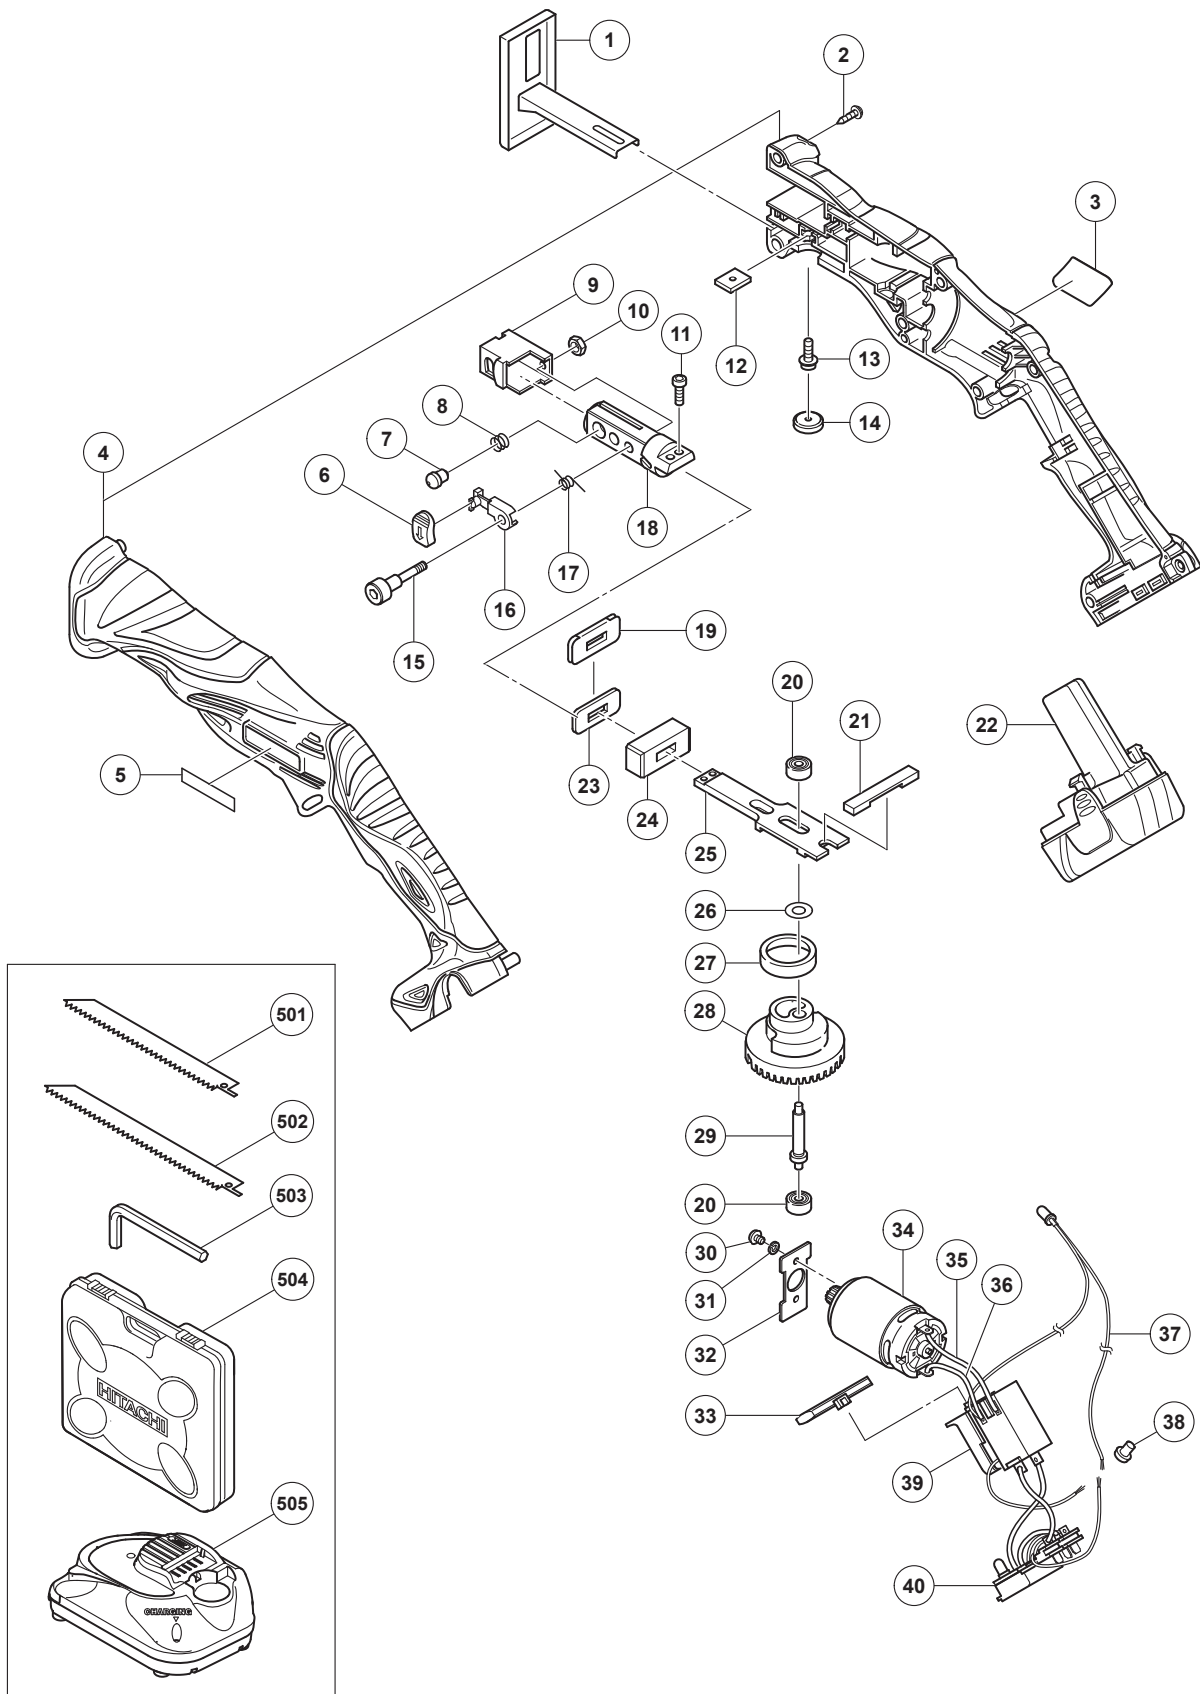

## ELECTRIC TOOL PARTS LIST

**CORDLESS RECIPROCATING SAW** 2008·4·16  
**Model CR 10DL** (E1)

**PARTS**

CR 10DL

ITEM NO.	CODE NO.	DESCRIPTION	NO. USED	REMARKS
1	329-981	BASE	1	
2	313-687	TAPPING SCREW (W/FLANGE) D3X16 (BLACK)	8	
3		NAME PLATE	1	
4	329-994	HOUSING (A). (B) SET	1	
5		HITACHI LABEL	1	
6	321-130	CAP	1	
7	321-134	HOLDER PIN (B)	1	
8	318-483	SPRING (B)	1	
9	321-132	BLADE HOLDER (A)	1	
10	322-709	NUT M4 (BLACK)	1	
11	318-832	SEAL LOCK HEX. SOCKET HD. BOLT M3X12	2	
12	329-982	PLATE NUT	1	
13	329-983	HEX. SOCKET HD. BOLT (W/FLANGE) M4X10	1	
14	329-984	CAP (A)	1	
15	322-134	SPECIAL BOLT M4	1	
16	321-131	LEVER (A)	1	
17	321-135	SPRING (D)	1	
18	329-979	BLADE HOLDER	1	
19	329-978	FELT COVER	1	
20	322-695	ROLLER 624VV	2	
21	329-980	PLUNGER HOLDER (B)	1	
* 22	329-371	BATTERY BCL 1015 (EUROPE, AUS, NZL)	1	
* 22	329-370	BATTERY BCL 1015 (USA, CAN)	1	
23	329-977	FELT PACKING	1	
24	329-976	PLUNGER HOLDER (A)	1	
25	329-971	PLUNGER	1	
26	329-975	WASHER (A)	1	
27	329-974	RING	1	
28	329-973	GEAR	1	
29	329-972	SPINDLE	1	
30	949-202	MACHINE SCREW M3X6 (10 PCS.)	2	
31	949-451	SPRING WASHER M3 (10 PCS.)	2	
32	329-989	MOTOR HOLDER	1	
33	329-970	PUSHING BUTTON (A)	1	
34	329-988	MOTOR PINION SET DC 10.8 V	1	
35	329-991	INTERNAL WIRE (RED)	1	
36	329-992	INTERNAL WIRE (BLACK)	1	
37	329-990	LED	1	
38	959-140	CONNECTOR 50091 (10 PCS.)	1	
39	329-987	DC-SPEED CONTROL SWITCH	1	
40	329-986	CONTROLLER (B)	1	
41	330-729	FELT PACKING	2	Technical News No. 1753 (Sep. 2008)
42	330-728	PLATE SPRING	1	Technical News No. 1753 (Sep. 2008)

**STANDARD ACCESSORIES**

CR 10DL

ITEM NO.	CODE NO.	DESCRIPTION	NO. USED	REMARKS	
501	958-185	SABER SAW BLADES NO. 5 (5 PCS.)	1		
502	318-613	SABER SAW BLADES NO. 103 150L P. 14 (5 PCS.)	1		
503	943-277	HEX. BAR WRENCH 3MM	1		
504	329-993	CASE	1		
505		CHARGER (MODEL UC 10SFL)	1		