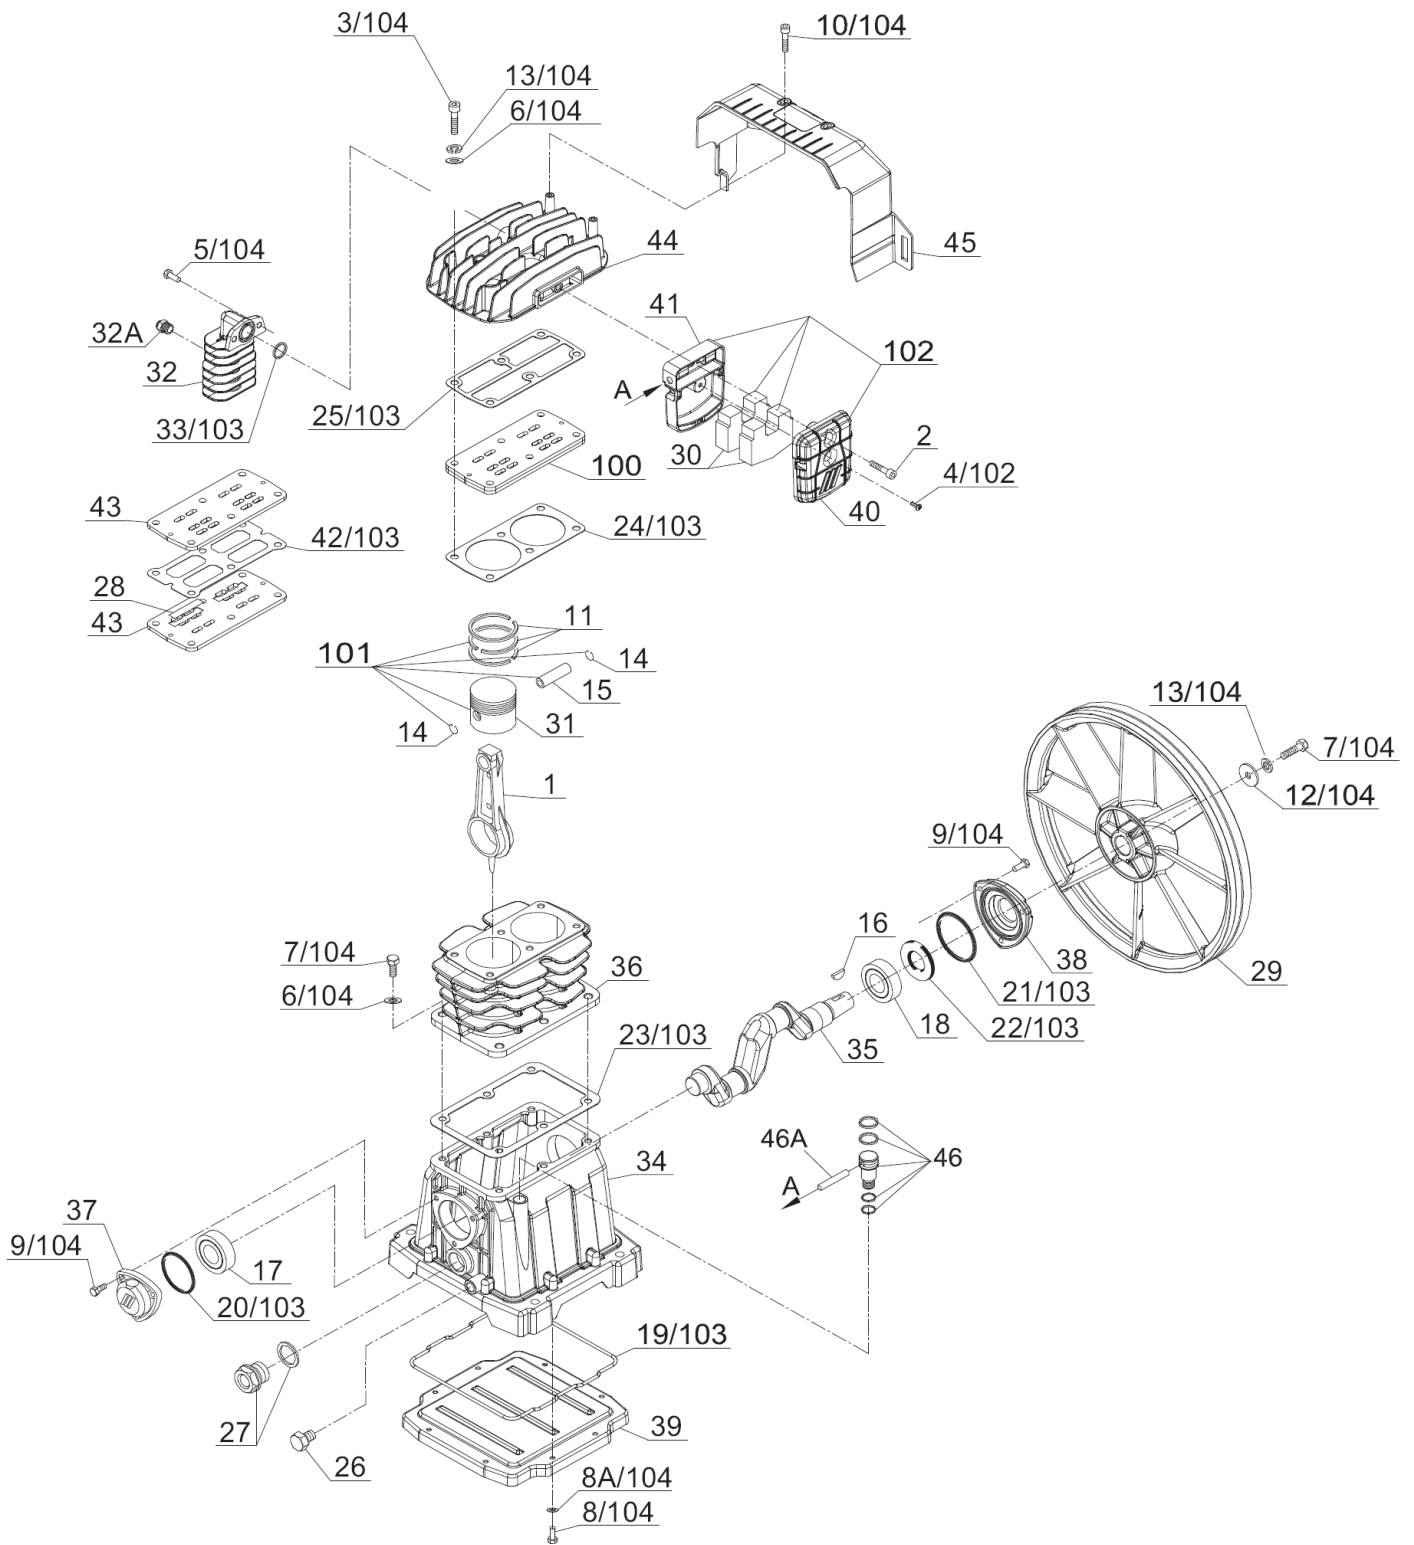

## GAS COMPRESSOR PARTS LIST

■ GAS AIR COMPRESSOR  
Model EC 2610E

2016 • 06 • 01  
(E1)

## PARTS

EC2610E

ITEM NO.	CODE NO.	DESCRIPTION	NO. USED	REMARKS
1	888839	Pump unit-black	1	9700003522
2	888840	Belt guard support	1	9700001463
2A	888841	Screw	1	9700001082
4	885450	Joint	1	7080160000
8	888842	Washer	1	9700010087
12	881684	Rubber	4	7360090000
13	881573	Washer	11	7030190000
14	881551	Screw	4	7011220000
15	885435	Joint	1	7082140000
16	881652	Safety valve	1	7192840000
17	888819	Pressure gauge	2	9700000412
18	885432	Pressure reducer	1	9100930140
19	885448	4 Way Manifold	1	9100710080
20	885449	Hose tail fitting	2	6003703808
21	885431	Rubber hose	1	6011300008
22	885433	Hose clamp	1	9100710090
24	885447	Joint	2	9100640020
25	885422	Pneumatic accelerator	2	9100710060
26	160598	Joint	1	7084240000
27	885442	Gasoline engine	1	7385090000
28	885440	Belt guard support	1	9100710020
29	884424	Screw	1	9700010111
30	885441	Spacer	1	9100710070
31	888843	Pulley	1	9700003577
32	885437	Washer	1	9700003071
33	885436	Screw	1	7011970000
34	881677	Joint	1	7080010000
36	885426	Auto unloading valve	1	9100930120
37	884433	Joint	1	7080780000
38	888844	Tank	1	9700003518
39	882610	Discharge Ball Valve	2	9700000750
40	881582	Handle	2	9100930130
41	887345	Washer	4	9700010186
42	881401	Self-locking Nut	6	7021010000
43	160616	Wheel	1	9700000381
44	885424	Pivot	1	9100710050
45	881551	Screw	2	9700010104
46	160608	Screw	4	7011180000
47	160611	Flange Nut	4	7020250000
48	888845	Infeed tube	1	9700003002
49	885434	Screw	4	7011310000
51	160612	Washer	8	7030120000
52	885557	Flange Nut	4	7020240000
53	887080	Risen tube	1	7230010000
54	888846	Belt	1	9700010072
55	888847	Belt guard kit	1	9700003517
56	888848	Screw	7	9700010187
57	888849	Nut	7	9700010112
58	888850	Plastic arrow	1	7361010000
59	888851	Belt guard spacer	1	7361020000
60	885427	Block for belt guard	8	7092010000