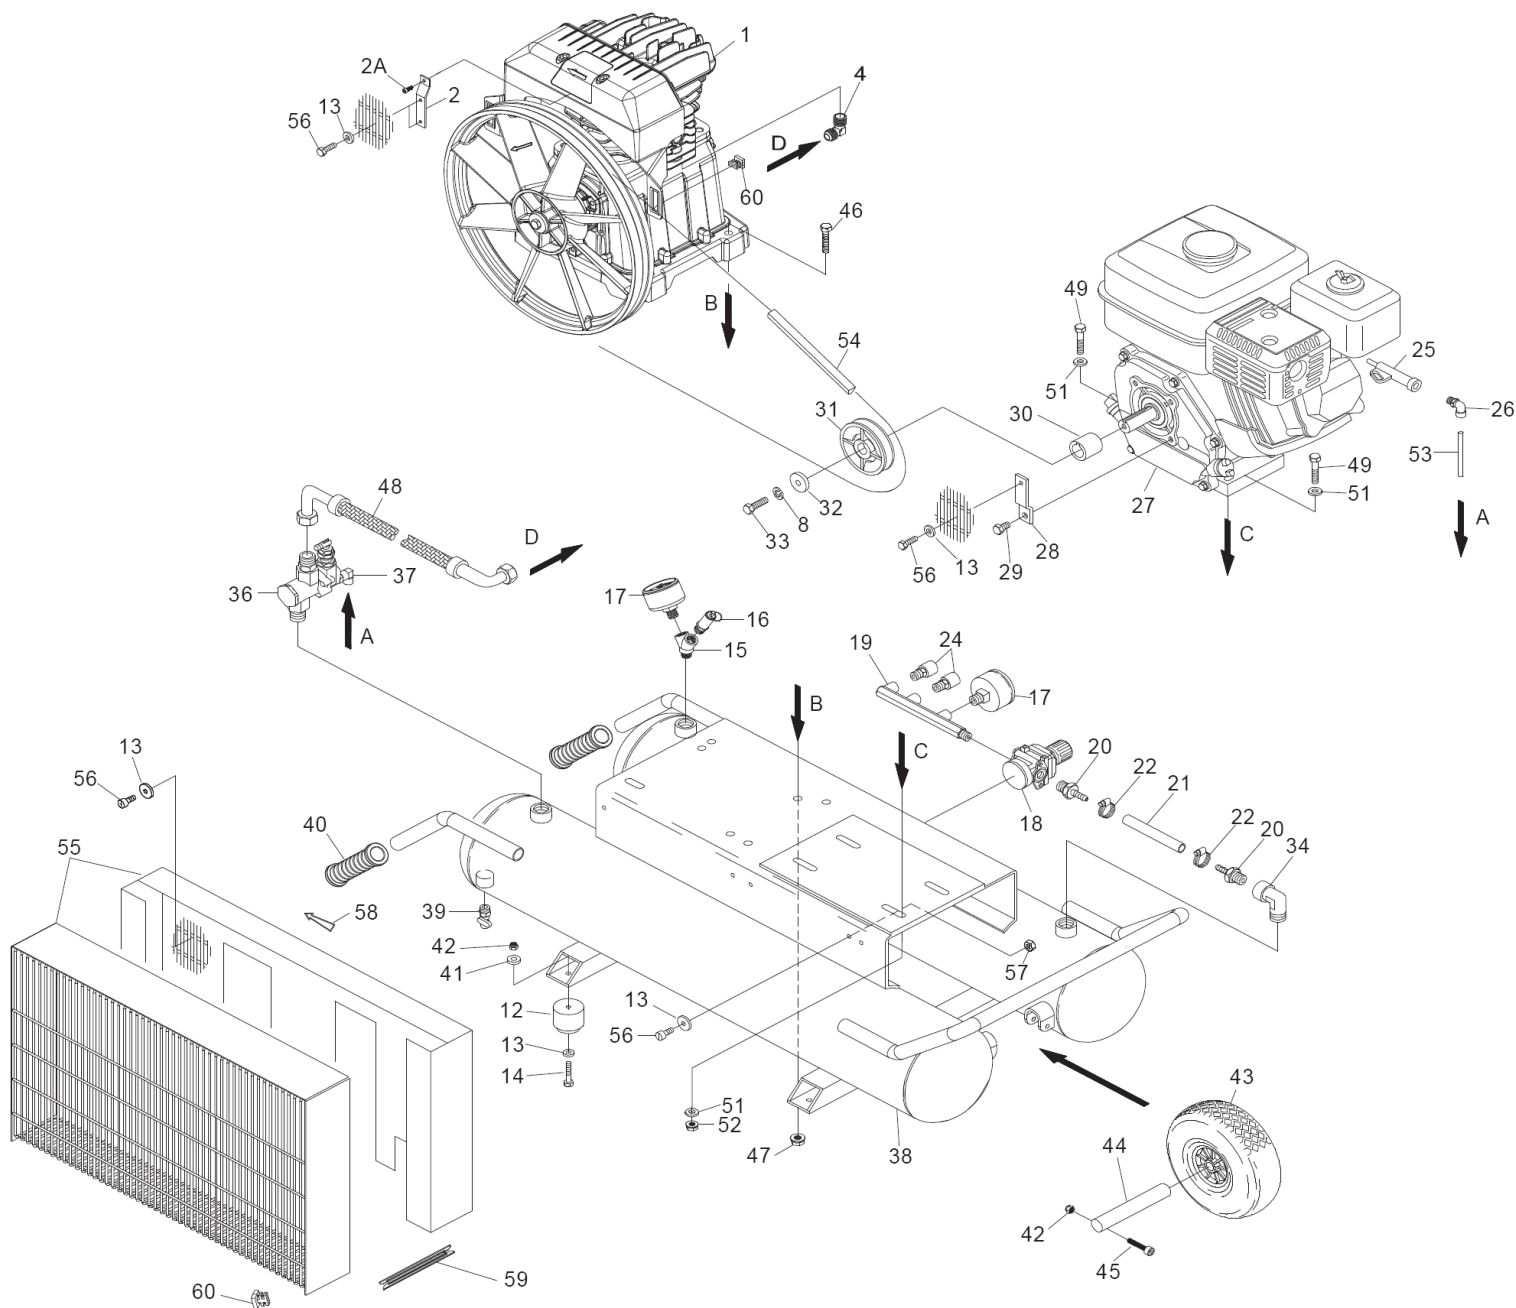

## GAS COMPRESSOR PARTS LIST

■ GAS AIR COMPRESSOR  
Model EC 2610E

2016 • 06 • 01  
(E1)

## PARTS

EC2610E

ITEM NO.	CODE NO.	DESCRIPTION	NO. USED	REMARKS
1	888839	Pump unit-black	1	9700003522
2	888840	Belt guard support	1	9700001463
2A	888841	Screw	1	9700001082
4	885450	Joint	1	7080160000
8	888842	Washer	1	9700010087
12	881684	Rubber	4	7360090000
13	881573	Washer	11	7030190000
14	881551	Screw	4	7011220000
15	885435	Joint	1	7082140000
16	881652	Safety valve	1	7192840000
17	888819	Pressure gauge	2	9700000412
18	885432	Pressure reducer	1	9100930140
19	885448	4 Way Manifold	1	9100710080
20	885449	Hose tail fitting	2	6003703808
21	885431	Rubber hose	1	6011300008
22	885433	Hose clamp	1	9100710090
24	885447	Joint	2	9100640020
25	885422	Pneumatic accelerator	2	9100710060
26	160598	Joint	1	7084240000
27	885442	Gasoline engine	1	7385090000
28	885440	Belt guard support	1	9100710020
29	884424	Screw	1	9700010111
30	885441	Spacer	1	9100710070
31	888843	Pulley	1	9700003577
32	885437	Washer	1	9700003071
33	885436	Screw	1	7011970000
34	881677	Joint	1	7080010000
36	885426	Auto unloading valve	1	9100930120
37	884433	Joint	1	7080780000
38	888844	Tank	1	9700003518
39	882610	Discharge Ball Valve	2	9700000750
40	881582	Handle	2	9100930130
41	887345	Washer	4	9700010186
42	881401	Self-locking Nut	6	7021010000
43	160616	Wheel	1	9700000381
44	885424	Pivot	1	9100710050
45	881551	Screw	2	9700010104
46	160608	Screw	4	7011180000
47	160611	Flange Nut	4	7020250000
48	888845	Infeed tube	1	9700003002
49	885434	Screw	4	7011310000
51	160612	Washer	8	7030120000
52	885557	Flange Nut	4	7020240000
53	887080	Risen tube	1	7230010000
54	888846	Belt	1	9700010072
55	888847	Belt guard kit	1	9700003517
56	888848	Screw	7	9700010187
57	888849	Nut	7	9700010112
58	888850	Plastic arrow	1	7361010000
59	888851	Belt guard spacer	1	7361020000
60	885427	Block for belt guard	8	7092010000