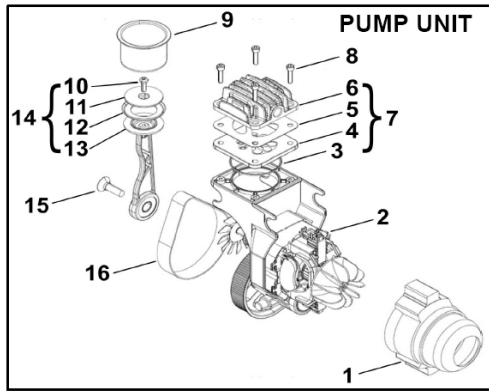

ELECTRIC TOOL PARTS LIST

■ AIR COMPRESSOR
Model EC 510

2012 • 05 • 14
(E2)

PARTS

EC510

ITEM NO.	CODE NO.	DESCRIPTION	NO. USED	REMARKS
1	887496	JOINT	1	
2	887516	RILSAN HOSE	1	
3	887515	PRESSURE SWITCH	1	
4	881511	JOINT	1	
5	881652	SAFETY VALVE 1/4" 170 PS	1	
6	885446	2" PRESSURE GAUGE 1/4"	1	
7	881508	1-1/2" METAL PRESSURE GAUGE	1	
8	887499	MANIFOLD	1	
9	191051	1/4"NPTMX1/4"IND QUICK COUPLER 1EACH	2	
10	887520	SCREW	7	
11	881573	WASHER	4	
12	887505	FOOT	4	
13	887510	TANK	1	
14	882610	DISCHARGE TAP 1/4"	1	
15	887522	CHECK VALVE	1	
16	887509	LOWER SPACER	1	
17	887507	UPPER SPACER	2	
18	887508	UPPER COVER SPACER	2	
19	887497	PUMP UNIT	1	
20	887931	OGIVE	1	
21	887932	NUT	1	
22	887514	INFEED HOSE	1	
23	887933	NUT	1	
24	887512	CONVEYOR	1	
25	887350	SCREW OIL DRAIN	1	
25A	887935	WASHER	1	
25C	881401	SELF LOCKING NUT	1	
26	887511	COVER SUPORT	1	
27	881657	SCREW	1	
28	881604	SCREW	1	
29	887513	EXAGONAL SUPORT	2	
30	887501	REAR COVER	1	
31	887962	LOWER HANDLE	1	INCLUDES ITEM 34
32	887939	SCREW	2	
33	881595	SCREW	4	
34	887962	UPPER HANDLE	1	INCLUDES ITEM 31
35	887495	SCREW	5	
36	887500	FRONT COVER	1	
37	887506	PRESSURE SWITCH / MOTOR CABLE	1	
38	887941	POWER CORD	1	
39	887504	LOWER MOTOR SPACER	1	
40	884444	SCREW	1	
41	887109	WASHER	1	
		***** PUMP UNIT *****		
1	887498	CONVEYOR(UL-V0)	1	
2	887523	F3001 MOTOR SET 120V/60HZ	1	
3	887524	O-RING VALVE PLATE	1	
4	887525	VALVE PLATE COMPONENT	1	
5	887526	GASKET	1	
6	887527	HEAD	1	
7	887528	VALVE PLATE+SET OF GASKETS	1	
8	887529	SCREW(M5x20)	4	
9	887530	CYINDER	1	
10	887073	SCREW	1	
11	887532	RING-SUPPORT	1	
12	887533	PISTON RING	1	
13	887534	CONNECTION ROD	1	
14	887535	CON ROD/PISTON KIT	1	
15	887536	SCREW M10	1	
16	887537	BELT	1	