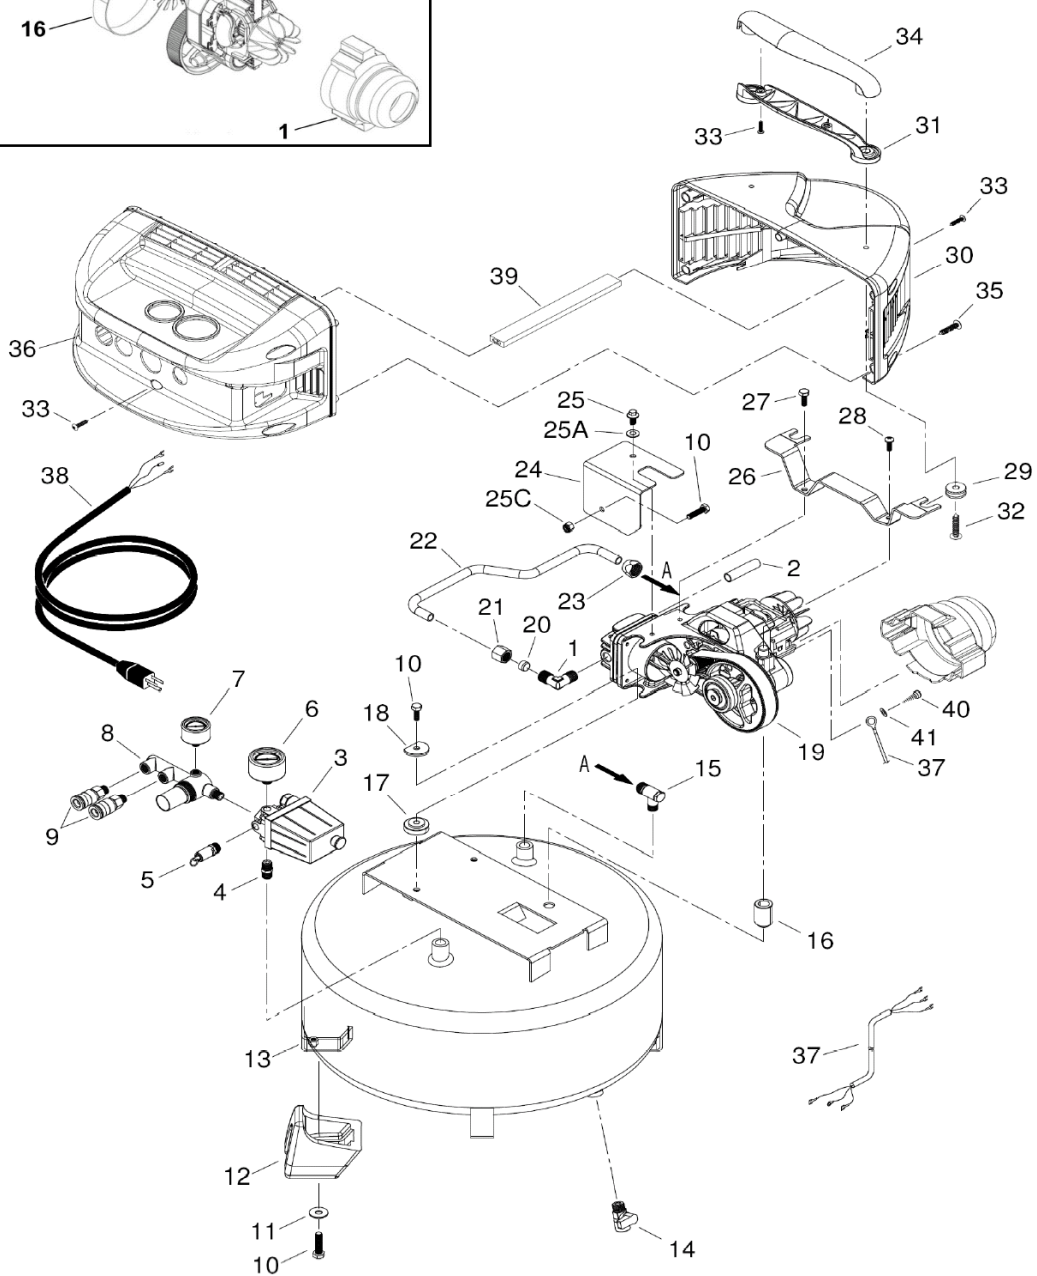

ELECTRIC TOOL PARTS LIST

■ AIR COMPRESSOR
Model EC 510

2012 • 05 • 14
(E2)

PARTS

EC510

ITEM NO.	CODE NO.	DESCRIPTION	NO. USED	REMARKS
1	887496	JOINT	1	
2	887516	RILSAN HOSE	1	
3	887515	PRESSURE SWITCH	1	
4	881511	JOINT	1	
5	881652	SAFETY VALVE 1/4" 170 PS	1	
6	885446	2" PRESSURE GAUGE 1/4"	1	
7	881508	1-1/2" METAL PRESSURE GAUGE	1	
8	887499	MANIFOLD	1	
9	191051	1/4"NPTMX1/4"IND QUICK COUPLER 1EACH	2	
10	887520	SCREW	7	
11	881573	WASHER	4	
12	887505	FOOT	4	
13	887510	TANK	1	
14	882610	DISCHARGE TAP 1/4"	1	
15	887522	CHECK VALVE	1	
16	887509	LOWER SPACER	1	
17	887507	UPPER SPACER	2	
18	887508	UPPER COVER SPACER	2	
19	887497	PUMP UNIT	1	
20	887931	OGIVE	1	
21	887932	NUT	1	
22	887514	INFEED HOSE	1	
23	887933	NUT	1	
24	887512	CONVEYOR	1	
25	887350	SCREW OIL DRAIN	1	
25A	887935	WASHER	1	
25C	881401	SELF LOCKING NUT	1	
26	887511	COVER SUPORT	1	
27	881657	SCREW	1	
28	881604	SCREW	1	
29	887513	EXAGONAL SUPORT	2	
30	887501	REAR COVER	1	
31	887962	LOWER HANDLE	1	INCLUDES ITEM 34
32	887939	SCREW	2	
33	881595	SCREW	4	
34	887962	UPPER HANDLE	1	INCLUDES ITEM 31
35	887495	SCREW	5	
36	887500	FRONT COVER	1	
37	887506	PRESSURE SWITCH / MOTOR CABLE	1	
38	887941	POWER CORD	1	
39	887504	LOWER MOTOR SPACER	1	
40	884444	SCREW	1	
41	887109	WASHER	1	
		***** PUMP UNIT *****		
1	887498	CONVEYOR(UL-V0)	1	
2	887523	F3001 MOTOR SET 120V/60HZ	1	
3	887524	O-RING VALVE PLATE	1	
4	887525	VALVE PLATE COMPONENT	1	
5	887526	GASKET	1	
6	887527	HEAD	1	
7	887528	VALVE PLATE+SET OF GASKETS	1	
8	887529	SCREW(M5x20)	4	
9	887530	CYINDER	1	
10	887073	SCREW	1	
11	887532	RING-SUPPORT	1	
12	887533	PISTON RING	1	
13	887534	CONNECTION ROD	1	
14	887535	CON ROD/PISTON KIT	1	
15	887536	SCREW M10	1	
16	887537	BELT	1	