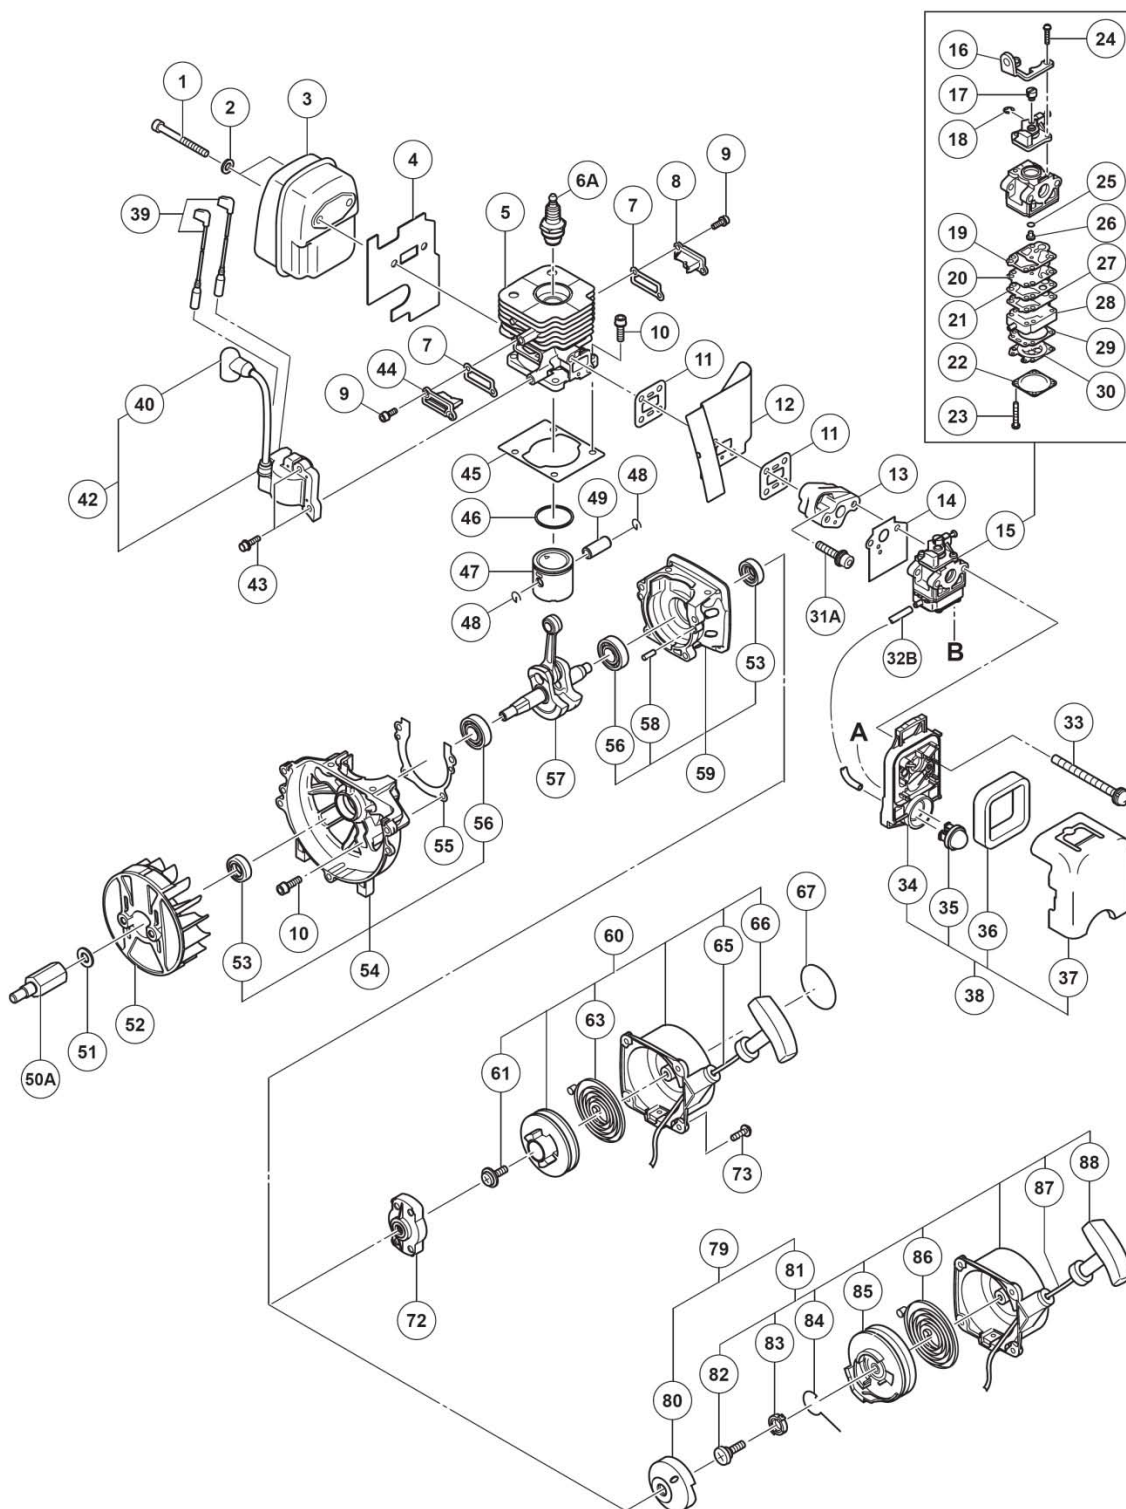

ENGINE TOOL PARTS LIST

ENGINE BLOWER
Model RB 24EAP

2015 • 05 • 29
(E2b)

Rev.10

形名
RB24EAP(2/2)

PARTS

RB24EAP

ITEM NO.	CODE NO.	DESCRIPTION	NO. USED	REMARKS
1	6698384	HEX. SOCKET HD. BOLT M6X65	2	
2	949432	BOLT WASHER M6 (10 PCS.)	2	
3	6698375	MUFFLER	1	
4	6698374	HEAT PROTECTION PLATE	1	
5	6698362	CYLINDER	1	
*6A	6699316	SPARK PLUG ASS'Y BMR7A	1	
*6A	6699322	SPARK PLUG ASS'Y CJ6	1	FOR USA.CAN
7	6698365	COVER PACKING	2	
8	6698363	SCAVENGING COVER(A)	1	
9	6698385	HEX. SOCKET HD. BOLT M4X12	4	
10	6698386	HEX. SOCKET HD. BOLT (W/SP.WASHER) M5X18	8	
11	6684865	INSULATOR GASKET	2	
12	6698372	FLASH PAN	1	
13	6698387	CARBURETOR INSULATOR	1	
14	6698405	CARBURETOR PACKING	1	
15	6698373	CARBURETOR ASS'Y (WYC-27)	1	INCLUD.16-30
16		BRACKET CABLE	1	
17	6696830	SWIVEL	1	
18	6684696	STOP RING	1	
19	6684692	PUMP GASKET	1	
20	6684693	PUMP DIAPHRAGM	1	
21	6691242	PUMP PLATE	1	
22	6685222	DIAPHRAGM COVER-METERING	1	
23	6691312	SET SCREW	4	
24	6696829	SET SCREW M3X12	2	
25	6684695	O-RING	1	
26	6697090	MAIN JET #36	1	
27	6691234	CIRCUIT PLATE	1	
28	6696828	PUMP BODY COMP.	1	
29	6685220	DIAPHRAGM PACKING-METERING	1	
30	6684690	METERING DIAPHRAGM	1	
31A	6698844	SEAL LOCK HEX. SOCKET BOLT (W/WASHERS)M5	2	
32B	6699014	FUEL PIPE L70	1	
33	307224	MACHINE SCREW (W/WASHERS) M5X60 (BLACK)	2	
34	6696832	AIR CLEANER HOUSING	1	
35	6685139	PRIMING PUMP COMP.	1	
36	6690347	CLEANER ELEMENT	1	
37	6696831	AIR CLEANER COVER	1	
38	6696549	AIR CLEANER ASS'Y	1	INCLUD.34-37
39	6696566	CORD (L325)	2	
40	6696833	CORD	1	
42	6698397	IGNITION COIL ASS'Y	1	INCLUD.40
43	6698388	HEX. SOCKET HD. BOLT (WWASHERS) M4X18	2	
44	6698364	SCAVENGING COVER (B)	1	
45	6698366	CYLINDER PACKING	1	
46	6698404	PISTON RING	1	
47	6698368	PISTON	1	
48	6684590	CIR CLIP	2	
49	6684591	PISTON PIN	1	
50A	6600347	SPECIAL BOLT	1	
51	323212	BOLT WASHER M8 (BLACK)	1	
52	6698396	MAGNETO ROTOR COMP.	1	
53	6684607	OIL SEAL TB 12227	2	
54	6698370	CRANK CASE (B) ASS'Y	1	INCLUD.53.56
55	6698371	CRANK CASE PACKING	1	
56	6695535	BALL BEARING 6001 C3	2	
57	6696533	CRANK SHAFT COMP.	1	
58	6696947	KNOCK PIN 4X12	2	
59	6698369	CRANK CASE (A) ASS'Y	1	INCLUD.53.56.58
60	6696572	RECOIL STARTER BODY ASS'Y	1	INCLUD.61-66 TILL 7.2014
61	6693633	SET SCREW	1	TILL 7.2014
63	6684675	RECOIL SPRING	1	TILL 7.2014
65	6693168	ROPE	1	TILL 7.2014
66	6693227	STARTER HANDLE	1	TILL 7.2014
67		NAME PLATE	1	