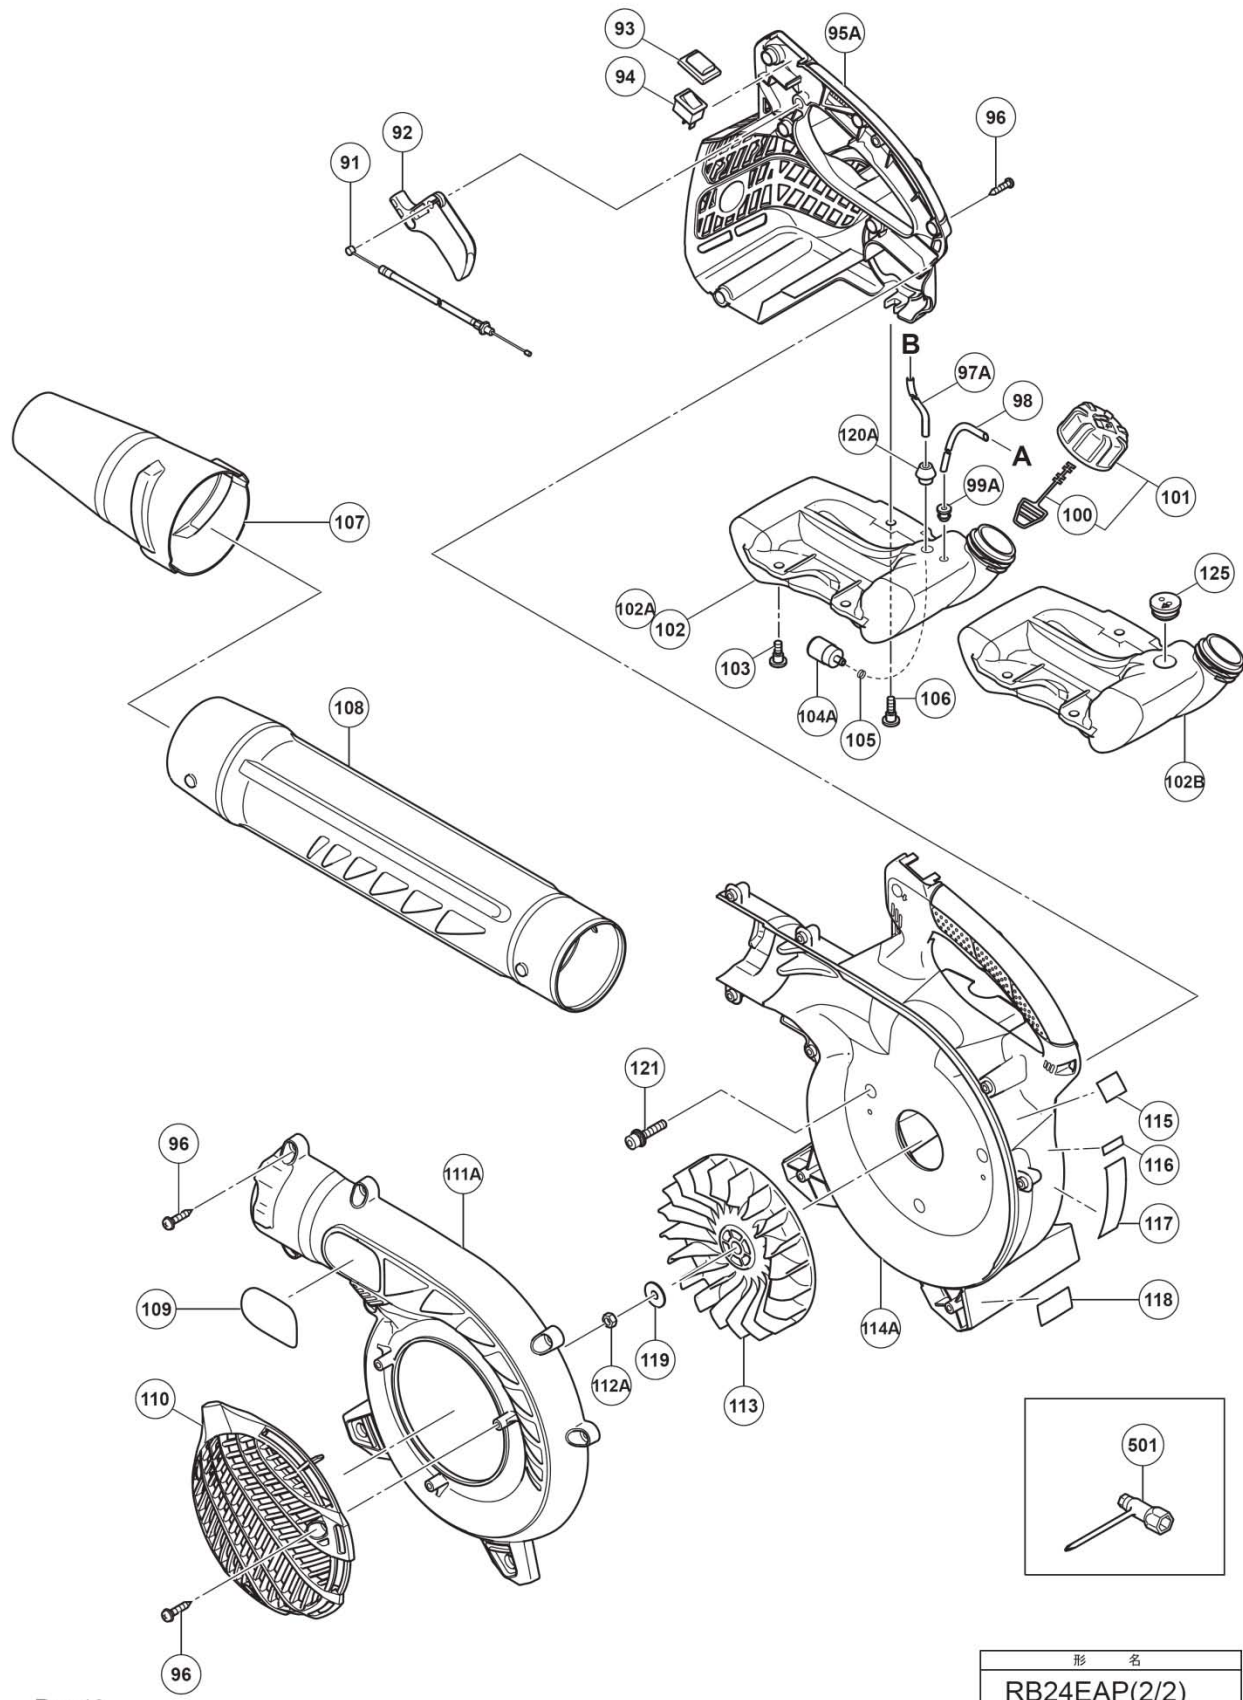

ENGINE TOOL PARTS LIST

ENGINE BLOWER
Model RB 24EAP

2015 • 05 • 29
(E2b)

Rev.10

形名
RB24EAP(2/2)

PARTS

RB24EAP

ITEM NO.	CODE NO.	DESCRIPTION	NO. USED	REMARKS
1	6698384	HEX. SOCKET HD. BOLT M6X65	2	
2	949432	BOLT WASHER M6 (10 PCS.)	2	
3	6698375	MUFFLER	1	
4	6698374	HEAT PROTECTION PLATE	1	
5	6698362	CYLINDER	1	
*6A	6699316	SPARK PLUG ASS'Y BMR7A	1	
*6A	6699322	SPARK PLUG ASS'Y CJ6	1	FOR USA.CAN
7	6698365	COVER PACKING	2	
8	6698363	SCAVENGING COVER(A)	1	
9	6698385	HEX. SOCKET HD. BOLT M4X12	4	
10	6698386	HEX. SOCKET HD. BOLT (W/SP.WASHER) M5X18	8	
11	6684865	INSULATOR GASKET	2	
12	6698372	FLASH PAN	1	
13	6698387	CARBURETOR INSULATOR	1	
14	6698405	CARBURETOR PACKING	1	
15	6698373	CARBURETOR ASS'Y (WYC-27)	1	INCLUD.16-30
16		BRACKET CABLE	1	
17	6696830	SWIVEL	1	
18	6684696	STOP RING	1	
19	6684692	PUMP GASKET	1	
20	6684693	PUMP DIAPHRAGM	1	
21	6691242	PUMP PLATE	1	
22	6685222	DIAPHRAGM COVER-METERING	1	
23	6691312	SET SCREW	4	
24	6696829	SET SCREW M3X12	2	
25	6684695	O-RING	1	
26	6697090	MAIN JET #36	1	
27	6691234	CIRCUIT PLATE	1	
28	6696828	PUMP BODY COMP.	1	
29	6685220	DIAPHRAGM PACKING-METERING	1	
30	6684690	METERING DIAPHRAGM	1	
31A	6698844	SEAL LOCK HEX. SOCKET BOLT (W/WASHERS)M5	2	
32B	6699014	FUEL PIPE L70	1	
33	307224	MACHINE SCREW (W/WASHERS) M5X60 (BLACK)	2	
34	6696832	AIR CLEANER HOUSING	1	
35	6685139	PRIMING PUMP COMP.	1	
36	6690347	CLEANER ELEMENT	1	
37	6696831	AIR CLEANER COVER	1	
38	6696549	AIR CLEANER ASS'Y	1	INCLUD.34-37
39	6696566	CORD (L325)	2	
40	6696833	CORD	1	
42	6698397	IGNITION COIL ASS'Y	1	INCLUD.40
43	6698388	HEX. SOCKET HD. BOLT (WWASHERS) M4X18	2	
44	6698364	SCAVENGING COVER (B)	1	
45	6698366	CYLINDER PACKING	1	
46	6698404	PISTON RING	1	
47	6698368	PISTON	1	
48	6684590	CIR CLIP	2	
49	6684591	PISTON PIN	1	
50A	6600347	SPECIAL BOLT	1	
51	323212	BOLT WASHER M8 (BLACK)	1	
52	6698396	MAGNETO ROTOR COMP.	1	
53	6684607	OIL SEAL TB 12227	2	
54	6698370	CRANK CASE (B) ASS'Y	1	INCLUD.53.56
55	6698371	CRANK CASE PACKING	1	
56	6695535	BALL BEARING 6001 C3	2	
57	6696533	CRANK SHAFT COMP.	1	
58	6696947	KNOCK PIN 4X12	2	
59	6698369	CRANK CASE (A) ASS'Y	1	INCLUD.53.56.58
60	6696572	RECOIL STARTER BODY ASS'Y	1	INCLUD.61-66 TILL 7.2014
61	6693633	SET SCREW	1	TILL 7.2014
63	6684675	RECOIL SPRING	1	TILL 7.2014
65	6693168	ROPE	1	TILL 7.2014
66	6693227	STARTER HANDLE	1	TILL 7.2014
67		NAME PLATE	1	