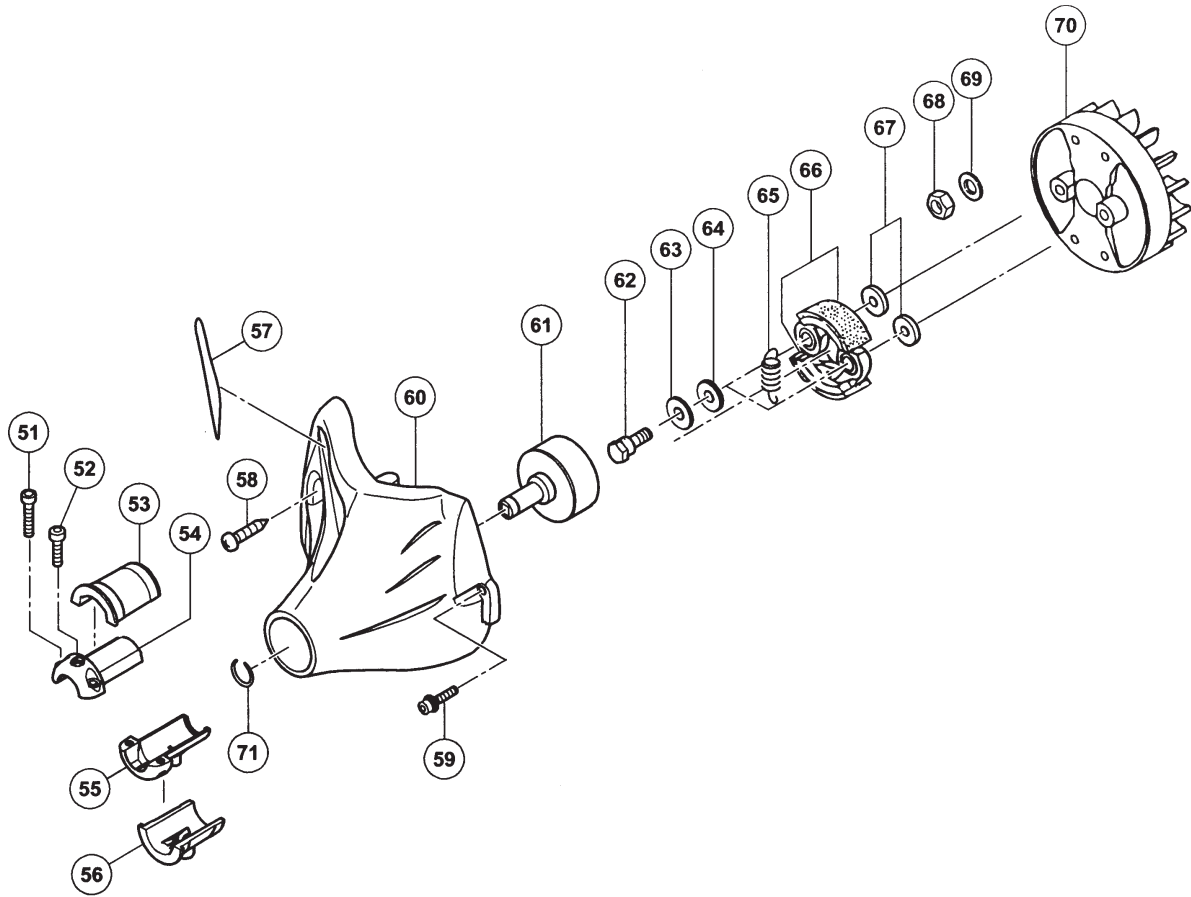

ITEM	PART NUMBER	DESCRIPTION	Qty	COMMENTS
51	99461050204	HEX. HOLE BOLT 5X20/S	2	
52	99461050124	HEX. HOLE BOLT 5X12S	1	
53	6684666	ANTI-VIBE RUBBER A	1	
54	6684670	PIPE HOLDER A	1	
55	6684671	PIPE HOLDER B	1	
56	6684665	ANTI-VIBE RUBBER B	1	
57	6685055	DECAL	1	
58	99072045164	4.5X16 TAPPING SCREW	1	
59	99464050184	HEX.HOLE BOLT 5X18/WS	3	
60	6684669	FANCASE,ORANGE	1	
61	6684663	CLUTCH DRUM	1	
62	3570075T200	STEP BOLT	2	
63	99205080030	BENT WASHER 8	2	
64	3480630A20	CLUTCH PLATE A 0.5	2	
65	3420630B200	CLUTCH SPRING	1	
66	29001620800	CLUTCH SHOE	2	
67	35902103200	CLUTCH WASHER B	2	
68	99101080011	HEX. NUT 8	1	
69	99201080011	WASHER 8	1	
70	6684610	FLYWHEEL	1	
71	99350012002	STOP RING, C-12, OUTER	1	