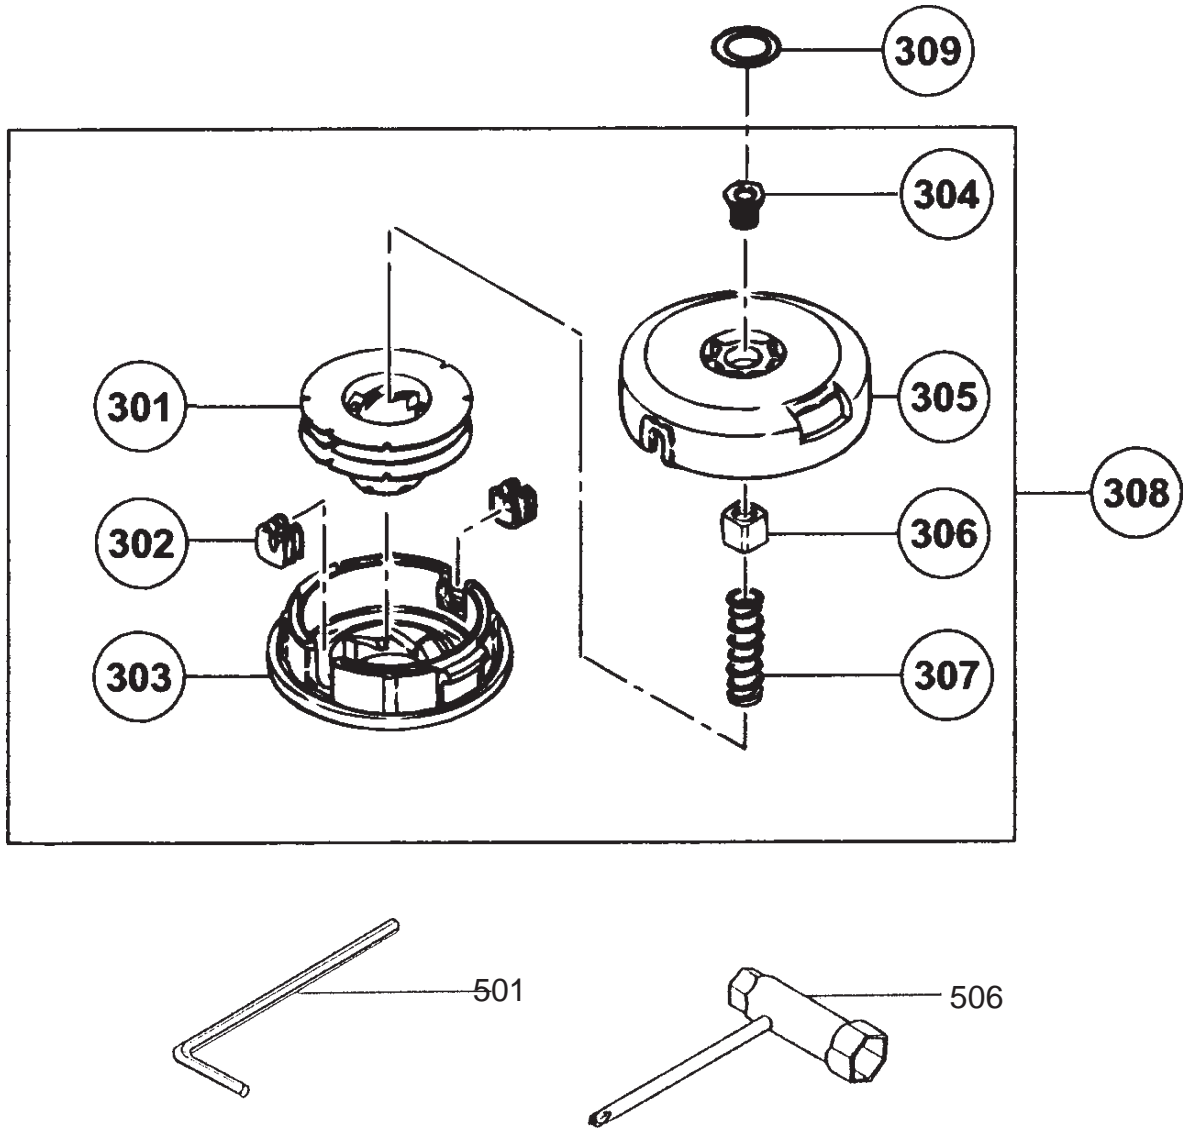

### THROTTLE, HANDLE & SHAFT • FIGURE 4

ITEM	PART NUMBER	DESCRIPTION	Qty	COMMENTS
141	6685039	HANDLE,FRONT	1	
142	6684701	SHAFT,DRIVE	1	
143	9193782020	DECAL	1	
144	6685018	BRACKET,HANDLE	1	
145	6685057	BOLT,HEX,5x35W	4	
146	99101050011	NUT,HEX,5	4	
147	6684703	BUSHING	5	
148	6684702	PIPE,DRIVE SHAFT	1	
149	6685012	PROTECTION TUBE	1	
150	6685025	WIRE,THROTTLE	1	
151	6685036	THROTTLE LEVER ASSY,24mm	1	
152	6695816	THROTTLE LEVER	1	
153	6695817	SWITCH,STOP	1	
154	6695818	SPRING,RETURN	1	
155	6695819	PLATE	1	
156	6695820	PLATE,SWITCH	1	
157	6695821	WIRE ASSY	1	
158	6695823	TUBE,INSULATOR	1	
159	99011050251	SCREW,5X25	2	
160	99011050301	SCREW,5X30	2	
161	6685035	SHAFT GRIP	1	
162	9233738F20	DECAL	1	
163	9233728620	DECAL	1	
164	92337400200	DECAL	1	
165	6684705	HANGER	1	
166	6684704	HANGER COLLAR	1	
167	6684706	HANGER BRACKET	1	
168	99461050254	BOLT,HEX,5x25S	1	

ITEM	PART NUMBER	DESCRIPTION	Qty	COMMENTS
181	6685062	GEAR CASE ASSY	1	Includes 185-195, 204-206
182	6684742	CUTTER HOLDER	1	
183	99351028002	STOP RING, C-28, INNER	1	
184	99961600104	BALL BEARING,6001DD	1	
185	6685063	GEAR SHAFT	1	
186	6684752	GEAR / PINION SET	1	
187	99961608000	BALL BEARING,608	1	
188	6684737	BOLT,6x8	1	
189	99464050304	BOLT,HEX,5x30/WS	1	
190	99461050124	BOLT,HEX,5x12S	1	
191	6684736	GEAR CASE,24mm	1	
192	99961609000	BALL BEARING,609	1	
193	99961609002	BALL BEARING,609Z	1	
194	99354009002	STOP RING 9	1	
195	99351024002	STOP RING, C-24, INNER	1	
196	99053060203	SCREW,HEX,6X20	2	
197	99210060062	WASHER 6	2	
198	4423741720	SAFETY GUARD BRACKET	2	
199	4413782090	SAFETY GUARD	1	
200	7973782020	BLADE	1	
201	99414040121	SCREW,4x12S	2	
202	99101040011	NUT,HEX 4	2	
203	99201040011	WASHER 4	2	

ITEM	PART NUMBER	DESCRIPTION	Qty	COMMENTS
301	7873383020	REEL	1	
302	7883383020	EYELET	2	
303	7893383020	BODY CAP	1	
304	3563383B20	ADAPTER, 10x1.25 LHF	1	
305	7863383020	BODY CAP	1	
306	3153383020	NUT	1	
307	7933383020	SPRING	1	
308	746451	HEAD, SEMI-AUTO, 5in	1	
309	99201120011	WASHER, 12	1	