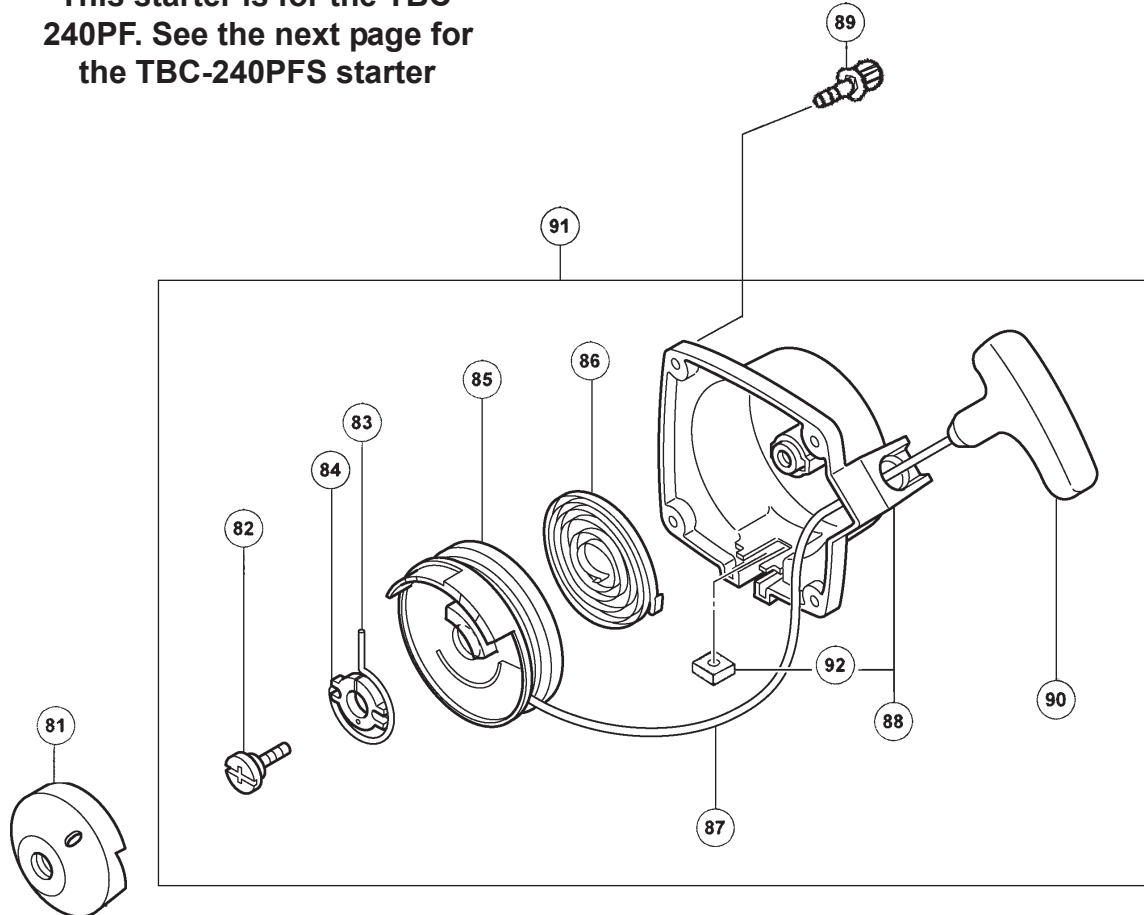

This starter is for the TBC-240PF. See the next page for the TBC-240PFS starter

ITEM	PART NUMBER	DESCRIPTION	Qty	COMMENTS
81	7980304520	STARTER PULLEY ASS'Y	1	
82	8390304520	SET SCREW	1	
83	7770304520	SWING ARM	1	
84	7710304520	PULLEY STAY	1	
85	7740304520	STARTER ROPE REEL	1	
86	7790304520	RECOIL SPRING	1	
87	7830304520	ROPE 3.0X800	1	
88	7720304580	STARTER BODY ASS'Y	1	
89	99463040154	BOLT,HEX,4x15PS	4	
90	7850304520	STARTER HANDLE	1	
91	7620304590	STARTER ASSEMBLY	1	Includes 82-88, 90 and 92, not 81 or 89
92	3153334020	SPECIAL NUT	1