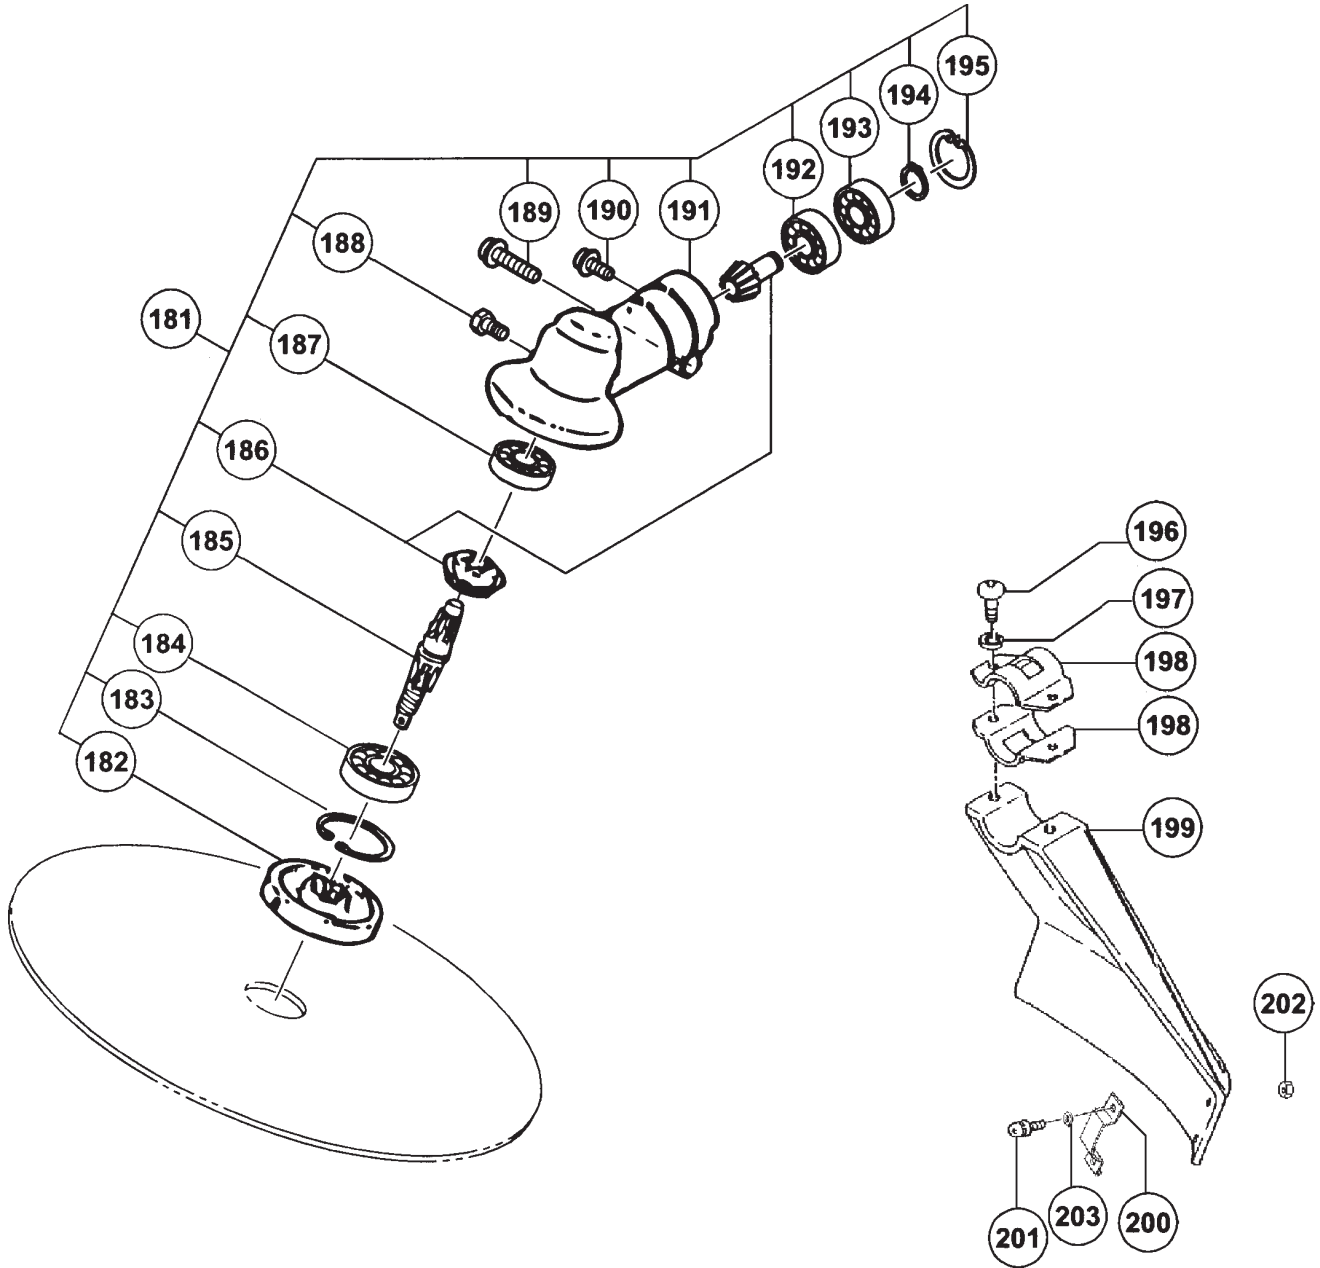

This starter is for the TBC-240PFS. See the previous page for the TBC-240PF starter

ITEM	PART NUMBER	DESCRIPTION	Qty	COMMENTS
81	99355050000	STOP RING E-5	2	Includes #81-83
82	79006097200	STARTER PAWL SPRING	2	
83	7880651H20	STARTER PAWL	2	
84	7980651H90	STARTER PULLEY ASS'Y	1	
85	8390304520	SET SCREW	1	
86	7590651H20	CAM PLATE	1	Includes #85-91,93 (screws not included)
87	7580651H20	SPRING	1	
88	7740720R20	STARTER ROPE REEL	1	
89	78006097200	RECOIL SPRING	1	
90	7830720F20	ROPE 3.0X800	1	
91	7720735080	RECOIL STARTER BODY COMP.	1	
92	99463040154	BOLT,HEX,4X15,PS	1	
93	7850304520	STARTER HANDLE	1	
94	7620735090	STARTER BODY ASS'Y	1	

### THROTTLE, HANDLE & SHAFT • FIGURE 4

ITEM	PART NUMBER	DESCRIPTION	Qty	COMMENTS
141	6685039	HANDLE,FRONT	1	
142	6684701	SHAFT,DRIVE	1	
143	9193782020	DECAL	1	
144	6685018	BRACKET,HANDLE	1	
145	6685057	BOLT,HEX,5x35W	4	
146	99101050011	NUT,HEX,5	4	
147	6684703	BUSHING	5	
148	6684702	PIPE,DRIVE SHAFT	1	
149	6685012	PROTECTION TUBE	1	
150	6685025	WIRE,THROTTLE	1	
151	6685036	THROTTLE LEVER ASSY,24mm	1	
152	6695816	THROTTLE LEVER	1	
153	6695817	SWITCH,STOP	1	
154	6695818	SPRING,RETURN	1	
155	6695819	PLATE	1	
156	6695820	PLATE,SWITCH	1	
157	6695821	WIRE ASSY	1	
158	6695823	TUBE,INSULATOR	1	
159	99011050251	SCREW,5X25	2	
160	99011050301	SCREW,5X30	2	
161	6685035	SHAFT GRIP	1	
162	9233738F20	DECAL	1	
163	9233728620	DECAL	1	
164	92337400200	DECAL	1	
165	6684705	HANGER	1	
166	6684704	HANGER COLLAR	1	
167	6684706	HANGER BRACKET	1	
168	99461050254	BOLT,HEX,5x25S	1	