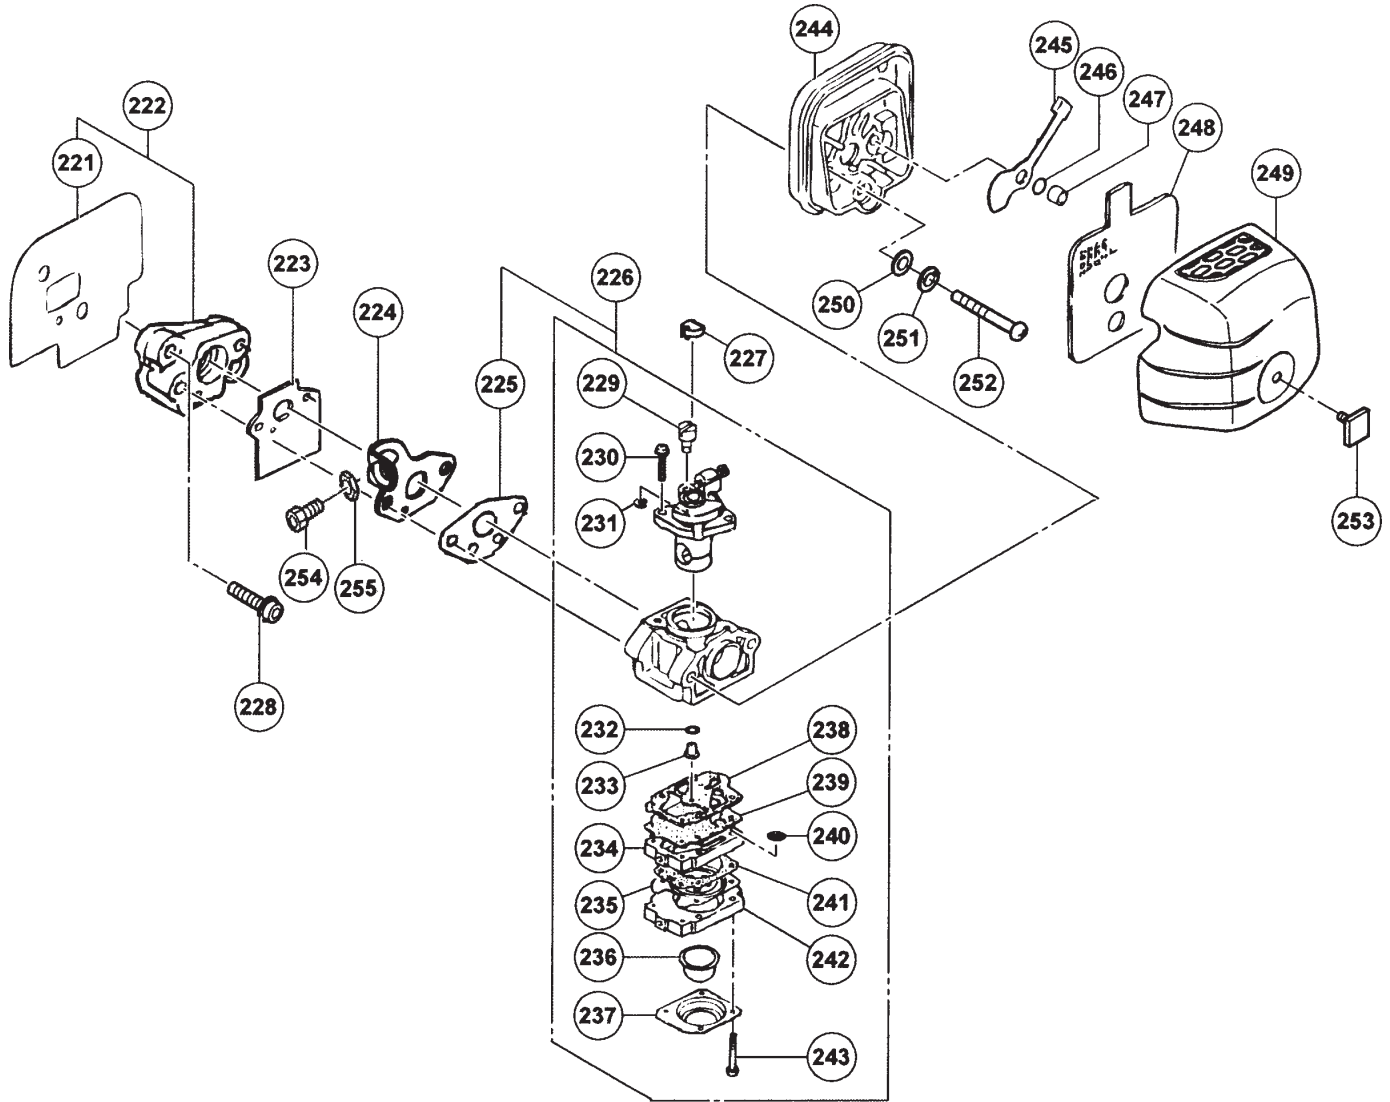

CARBURETOR & AIR FILTER / COVER • FIGURE 6

ITEM	PART NUMBER	DESCRIPTION	Qty	COMMENTS
221	6684613	INSULATOR GASKET	1	
222	6684840	INSULATOR SET	1	Includes gasket #221
223	4020656A200	CARBURETOR GASKET	1	
224	8780662020	THROTTLE WIRE FIXING PLATE	1	
225	4020602K21	CARBURETOR GASKET	1	
226	6684624	CARBURETOR SET	1	Includes gasket #225 (not #227)
227	5600712020	SWIVEL CAP	1	
228	99464050255	HEX HOLE BOLT 5X25WS	2	
229	53925120200	SWIVEL	1	
230	54825140200	THROTTLE SET SCREW	2	
231	48925100200	STOP RING	1	
232	55025100200	O-RING	1	
233	6684694	MAIN JET 33	1	
234	6684686	PUMP BODY COMP	1	Includes #240
235	~ ~ ~	METERING DIAPHRAGM	1	~ Contained in Carb Kit #650.25140.900 (Not available individually)
236	44725108200	PRIMING BODY	1	
237	4762515120	DIAPHRAGM COVER	1	
238	~ ~ ~	PUMP DIAPHRAGM	1	
239	~ ~ ~	PUMP GASKET	1	
240	57825007200	INLET SCREEN	1	
241	~ ~ ~	DIAPHRAGM GASKET	1	
242	4422515180	PRIMING PUMP COMP.	1	
243	5482515120	SET SCREW	4	
244	4230007081	CLEANER BODY COMP.	1	
245	5280714320	CHOKE VALVE	1	
246	99204080030	WAVE WASHER 8	1	
247	6573252A20	COLLAR 8	1	
248	4210007020	AIRCLEANER ELEMENT	1	
249	6684653	CLEANER COVER	1	
250	99201050011	WASHER 5	2	
251	99210050012	S.WASHER 5	2	
252	99011050602	SCREW 5X60	2	
253	4500006A81	COVER FIXING BOLT	1	
254	61425137200	CABLE ADJUSTER	1	
255	99101060013	M6 LOCK NUT	1