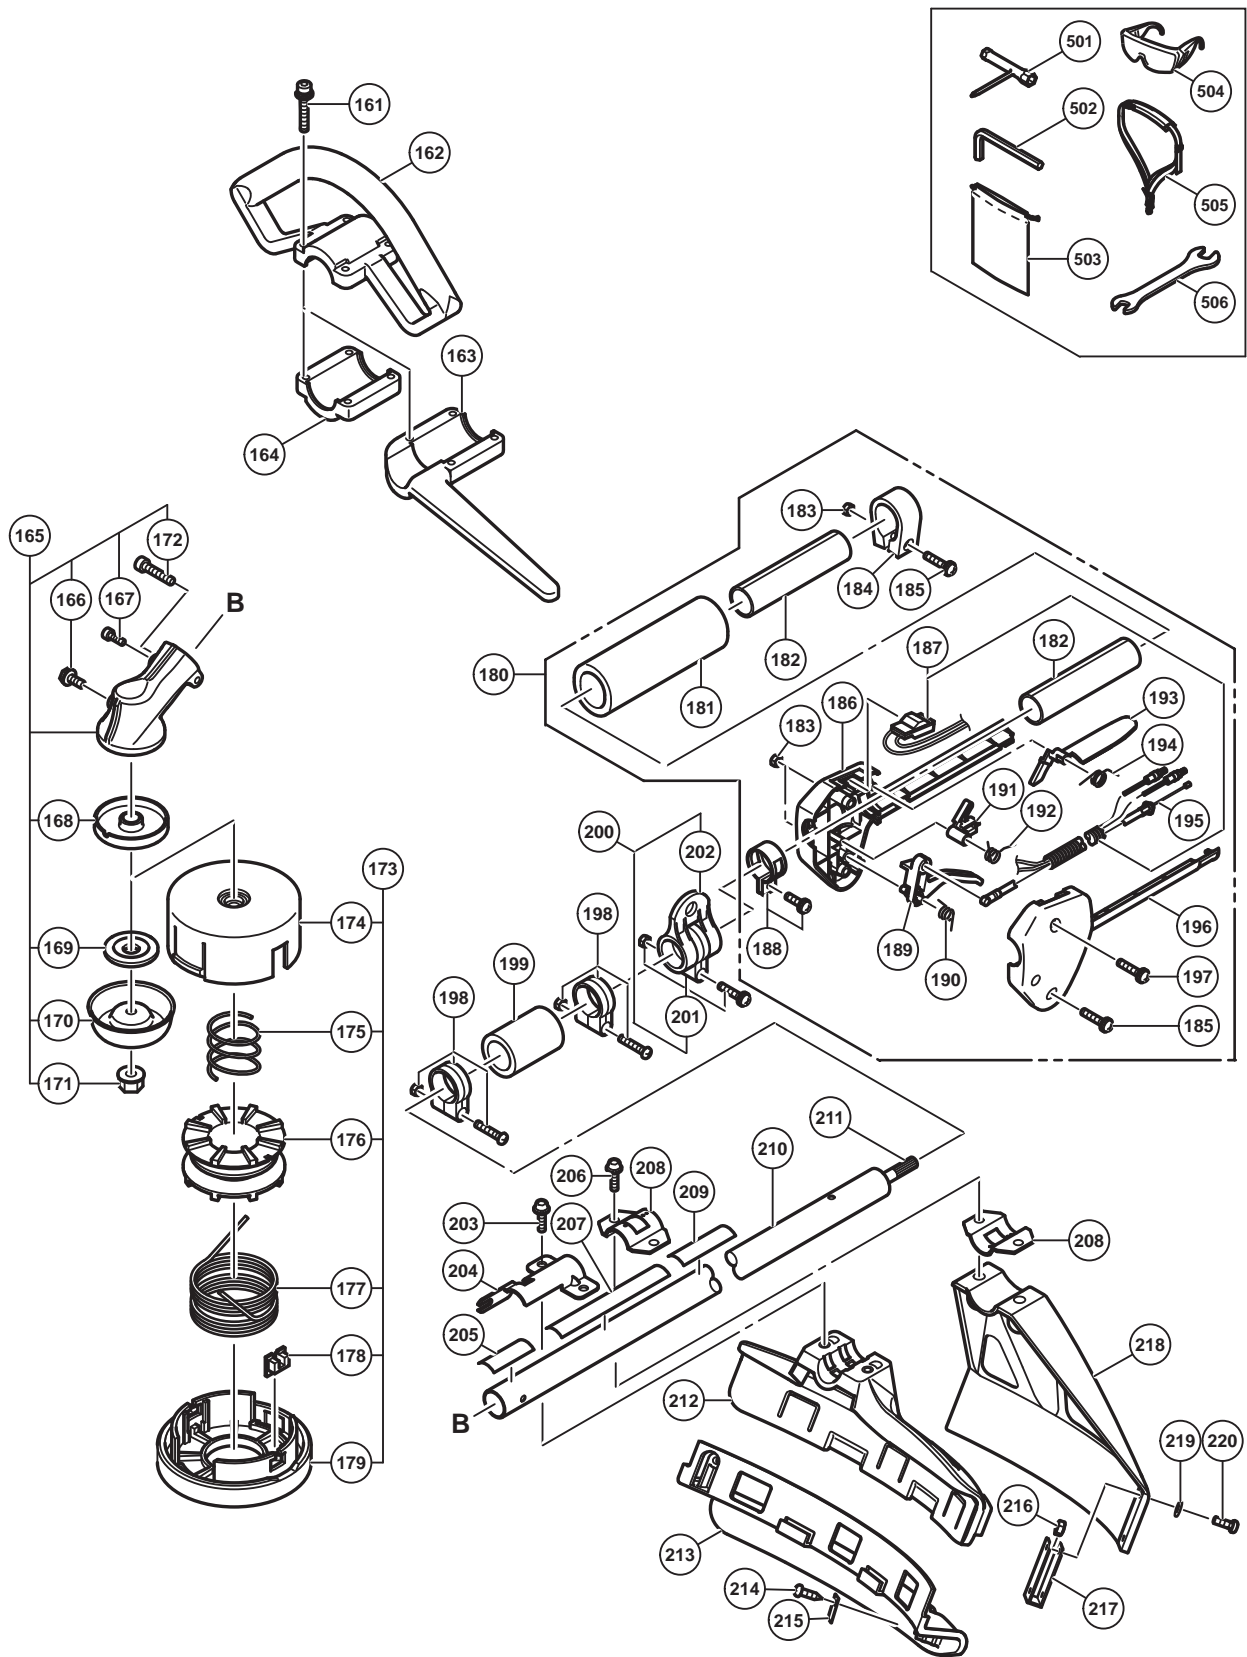

ENGINE TOOL PARTS LIST

GRASS TRIMMER / BRUSH CUTTER 2016-4-29
Model TCG 23ECP (TANAKA BRAND) (E1)

PARTS

TCG 23ECP

ITEM NO.	CODE NO.	DESCRIPTION	NO. USED	REMARKS	
1	6600706	HEX.SOCKET BOLT M5 X 55	2		
2	6600707	HEAT SHIELD	1		
3	6600710	MUFFLER PACKING	1		
4	6601290	TOP COVER ASS'Y	1	INCLUD.5	
5	6600714	ALUMINUM TAPE	1		
6	6600713	IGNITION PLUG (AC6AR)	1		
7	6600712	HEX. SOCKET HD. BOLT M5 X 16	4		
8	6600711	CYLINDER	1		
9	6698864	CAUTION LABEL (HOT)	1		
10	6600715	SPACER	1		
11	6600716	HEX. SOCKET HD. BOLT (W/WASHERS) M5 X 18	1		
12	6600720	HEX. SOCKET HD. BOLT (W/WASHERS) M5 X 16	2		
13		CAUTION MARK	1		
14	6600721	CHOKE LEVER	1		
15	6600722	CLEANER BASE	1		
16	6600723	CHOKE PLATE	1		
17	6600724	TAPPING SCREW ST 4.2 X 9.5	1		
18	6600725	AIR FILTER ELEMENT	1		
19	6600726	CLEANER COVER	1		
20	6699000	PRIMER LABEL	1		
*	21	6601297	START LABEL	1	FOR USA,CAN
	22	6600727	CLEANER KNOB	1	
*	23	6600327	MARK PLATE (T)	1	FOR EUROPE
	24	6600728	HEX. SOCKET HD. BOLT (W/WASHERS) M5 X 60	2	
	25	6600729	INTAKE PACKING	1	
	26	6600730	CARBURETOR INSULATOR	1	
	27	6600731	HEX. SOCKET HD. BOLT (W/WASHERS) M5 X 25	2	
	28	6600732	CARBURETOR PACKING (A)	1	
	29	6600733	HEAT INSULATION PLATE	1	
	30	6600734	CARBURETOR PACKING (B)	1	
	31	6600735	CARBURETOR ASS'Y (WYK-483)	1	INCLUD.32-47
	32	6601292	CABLE ADJUST STAY	1	
	33	6684692	PUMP GASKET	1	
	34	6684693	PUMP DIAPHRAGM	1	
	35	6684691	DIAPHRAGM GASKET	1	
	36	6684870	THROTTLE SET SCREW	2	
	37	6601293	SWIVEL	1	
	38	6684874	THRUST WASHER	1	
	39	6684696	STOP RING	1	
	40	6684875	CLEANER PACKING	1	
	41	6684700	INLET SCREEN	1	
	42	6601294	PUMP BODY	1	
	43	6684690	METERING DIAPHRAGM	1	
	44	6684687	PRIMING PUMP COMP.	1	
	45	6684689	PRIMING BODY	1	
	46	6684688	DIAPHRAGM COVER	1	
	47	6684699	SET SCREW	4	
	48	6600755	HEX. SOCKET HD. BOLT M4 X 10	3	
	49	6600756	BOLT WASHER D4	3	
	50	6600757	EXHAUST PIPE	1	