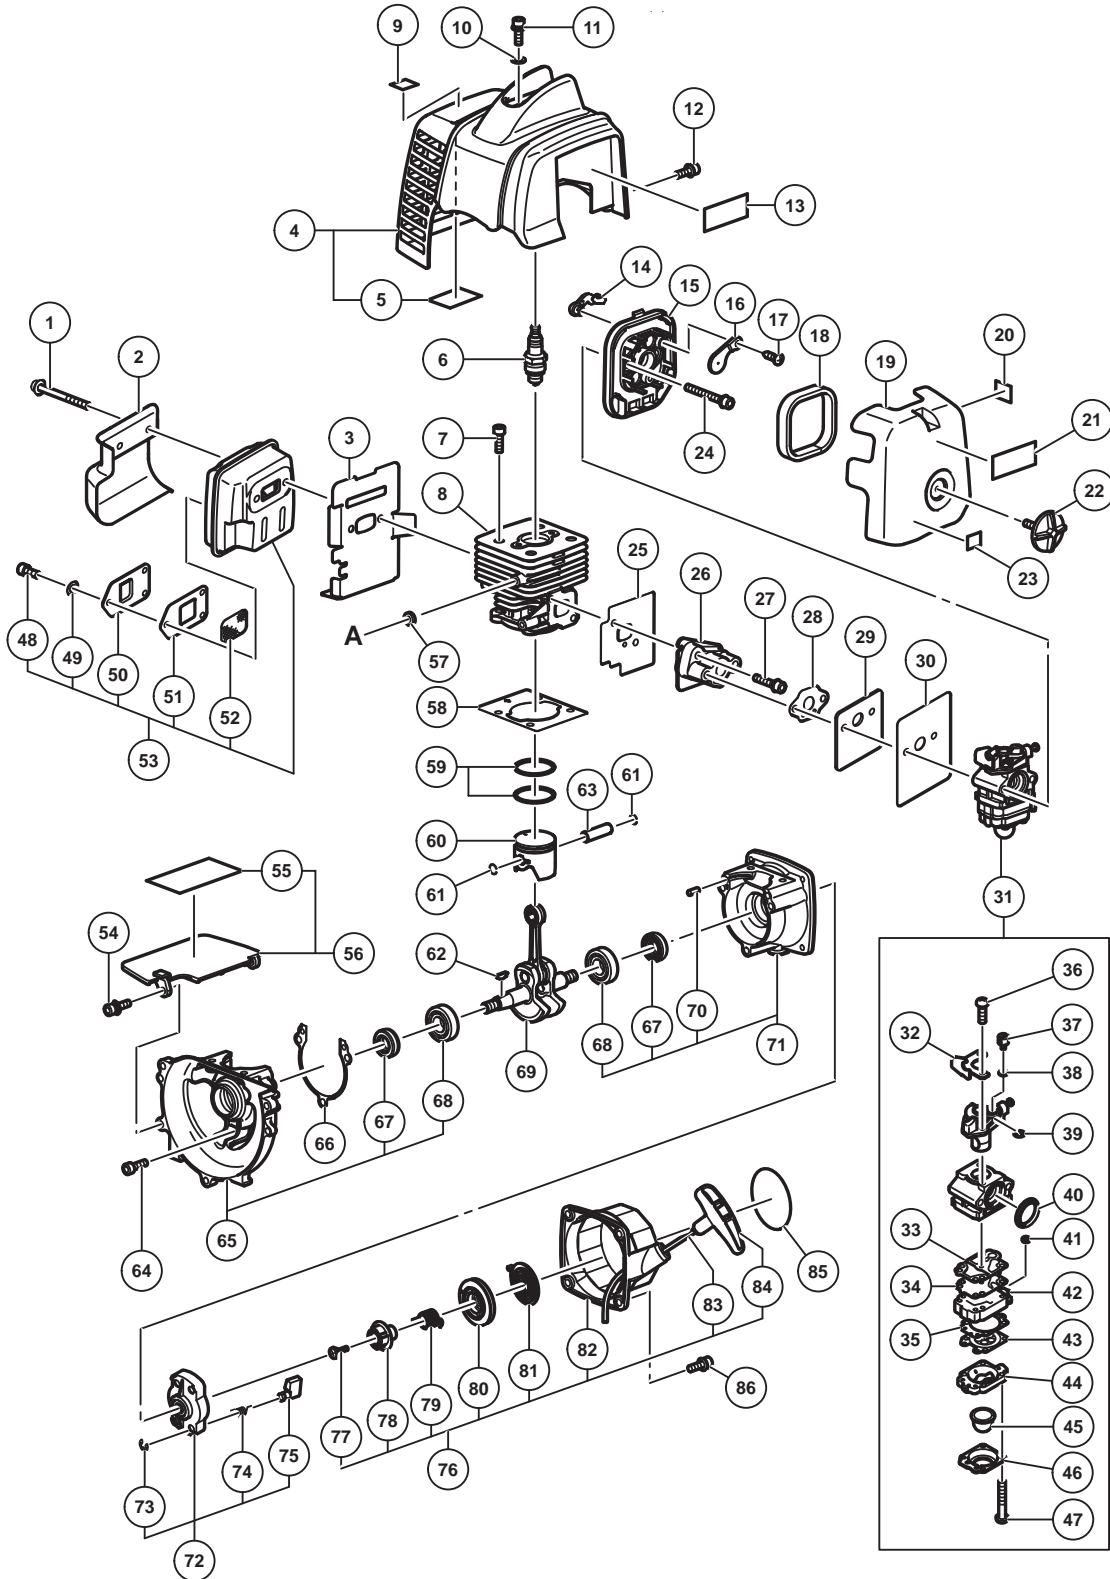

ENGINE TOOL PARTS LIST

GRASS TRIMMER / BRUSH CUTTER 2016-4-29
Model TCG 23ECP (TANAKA BRAND) (E1)

PARTS

TCG 23ECP

ITEM NO.	CODE NO.	DESCRIPTION	NO. USED	REMARKS	
1	6600706	HEX.SOCKET BOLT M5 X 55	2		
2	6600707	HEAT SHIELD	1		
3	6600710	MUFFLER PACKING	1		
4	6601290	TOP COVER ASS'Y	1	INCLUD.5	
5	6600714	ALUMINUM TAPE	1		
6	6600713	IGNITION PLUG (AC6AR)	1		
7	6600712	HEX. SOCKET HD. BOLT M5 X 16	4		
8	6600711	CYLINDER	1		
9	6698864	CAUTION LABEL (HOT)	1		
10	6600715	SPACER	1		
11	6600716	HEX. SOCKET HD. BOLT (W/WASHERS) M5 X 18	1		
12	6600720	HEX. SOCKET HD. BOLT (W/WASHERS) M5 X 16	2		
13		CAUTION MARK	1		
14	6600721	CHOKE LEVER	1		
15	6600722	CLEANER BASE	1		
16	6600723	CHOKE PLATE	1		
17	6600724	TAPPING SCREW ST 4.2 X 9.5	1		
18	6600725	AIR FILTER ELEMENT	1		
19	6600726	CLEANER COVER	1		
20	6699000	PRIMER LABEL	1		
*	21	6601297	START LABEL	1	FOR USA,CAN
	22	6600727	CLEANER KNOB	1	
*	23	6600327	MARK PLATE (T)	1	FOR EUROPE
	24	6600728	HEX. SOCKET HD. BOLT (W/WASHERS) M5 X 60	2	
	25	6600729	INTAKE PACKING	1	
	26	6600730	CARBURETOR INSULATOR	1	
	27	6600731	HEX. SOCKET HD. BOLT (W/WASHERS) M5 X 25	2	
	28	6600732	CARBURETOR PACKING (A)	1	
	29	6600733	HEAT INSULATION PLATE	1	
	30	6600734	CARBURETOR PACKING (B)	1	
	31	6600735	CARBURETOR ASS'Y (WYK-483)	1	INCLUD.32-47
	32	6601292	CABLE ADJUST STAY	1	
	33	6684692	PUMP GASKET	1	
	34	6684693	PUMP DIAPHRAGM	1	
	35	6684691	DIAPHRAGM GASKET	1	
	36	6684870	THROTTLE SET SCREW	2	
	37	6601293	SWIVEL	1	
	38	6684874	THRUST WASHER	1	
	39	6684696	STOP RING	1	
	40	6684875	CLEANER PACKING	1	
	41	6684700	INLET SCREEN	1	
	42	6601294	PUMP BODY	1	
	43	6684690	METERING DIAPHRAGM	1	
	44	6684687	PRIMING PUMP COMP.	1	
	45	6684689	PRIMING BODY	1	
	46	6684688	DIAPHRAGM COVER	1	
	47	6684699	SET SCREW	4	
	48	6600755	HEX. SOCKET HD. BOLT M4 X 10	3	
	49	6600756	BOLT WASHER D4	3	
	50	6600757	EXHAUST PIPE	1	