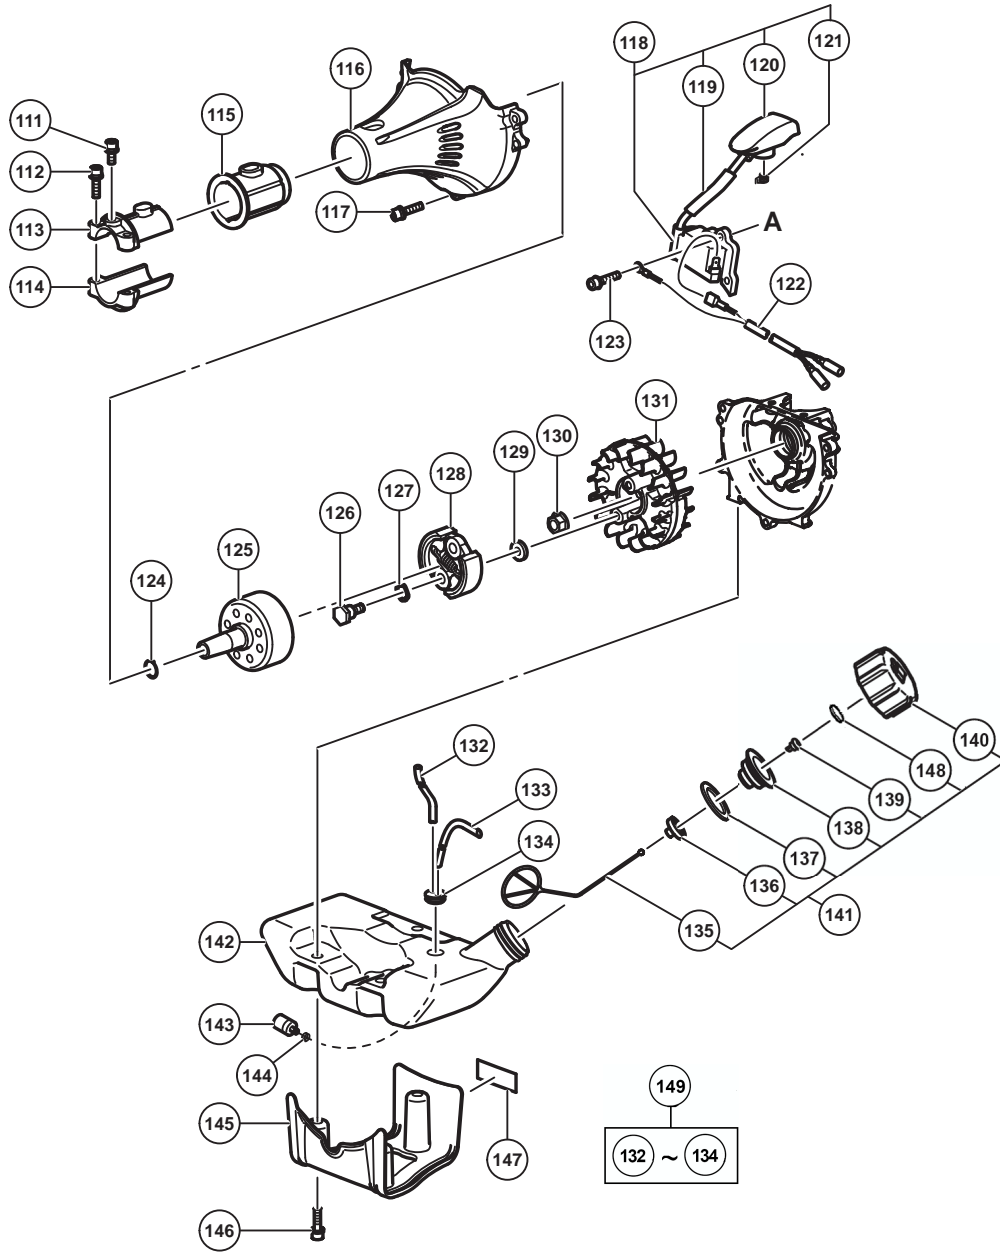

ENGINE TOOL PARTS LIST

GRASS TRIMMER / BRUSH CUTTER 2016-4-29
Model TCG 23ECP (TANAKA BRAND) (E1)

PARTS

TCG 23ECP

ITEM NO.	CODE NO.	DESCRIPTION	NO. USED	REMARKS	
1	6600706	HEX.SOCKET BOLT M5 X 55	2		
2	6600707	HEAT SHIELD	1		
3	6600710	MUFFLER PACKING	1		
4	6601290	TOP COVER ASS'Y	1	INCLUD.5	
5	6600714	ALUMINUM TAPE	1		
6	6600713	IGNITION PLUG (AC6AR)	1		
7	6600712	HEX. SOCKET HD. BOLT M5 X 16	4		
8	6600711	CYLINDER	1		
9	6698864	CAUTION LABEL (HOT)	1		
10	6600715	SPACER	1		
11	6600716	HEX. SOCKET HD. BOLT (W/WASHERS) M5 X 18	1		
12	6600720	HEX. SOCKET HD. BOLT (W/WASHERS) M5 X 16	2		
13		CAUTION MARK	1		
14	6600721	CHOKE LEVER	1		
15	6600722	CLEANER BASE	1		
16	6600723	CHOKE PLATE	1		
17	6600724	TAPPING SCREW ST 4.2 X 9.5	1		
18	6600725	AIR FILTER ELEMENT	1		
19	6600726	CLEANER COVER	1		
20	6699000	PRIMER LABEL	1		
*	21	6601297	START LABEL	1	FOR USA,CAN
	22	6600727	CLEANER KNOB	1	
*	23	6600327	MARK PLATE (T)	1	FOR EUROPE
	24	6600728	HEX. SOCKET HD. BOLT (W/WASHERS) M5 X 60	2	
	25	6600729	INTAKE PACKING	1	
	26	6600730	CARBURETOR INSULATOR	1	
	27	6600731	HEX. SOCKET HD. BOLT (W/WASHERS) M5 X 25	2	
	28	6600732	CARBURETOR PACKING (A)	1	
	29	6600733	HEAT INSULATION PLATE	1	
	30	6600734	CARBURETOR PACKING (B)	1	
	31	6600735	CARBURETOR ASS'Y (WYK-483)	1	INCLUD.32-47
	32	6601292	CABLE ADJUST STAY	1	
	33	6684692	PUMP GASKET	1	
	34	6684693	PUMP DIAPHRAGM	1	
	35	6684691	DIAPHRAGM GASKET	1	
	36	6684870	THROTTLE SET SCREW	2	
	37	6601293	SWIVEL	1	
	38	6684874	THRUST WASHER	1	
	39	6684696	STOP RING	1	
	40	6684875	CLEANER PACKING	1	
	41	6684700	INLET SCREEN	1	
	42	6601294	PUMP BODY	1	
	43	6684690	METERING DIAPHRAGM	1	
	44	6684687	PRIMING PUMP COMP.	1	
	45	6684689	PRIMING BODY	1	
	46	6684688	DIAPHRAGM COVER	1	
	47	6684699	SET SCREW	4	
	48	6600755	HEX. SOCKET HD. BOLT M4 X 10	3	
	49	6600756	BOLT WASHER D4	3	
	50	6600757	EXHAUST PIPE	1	