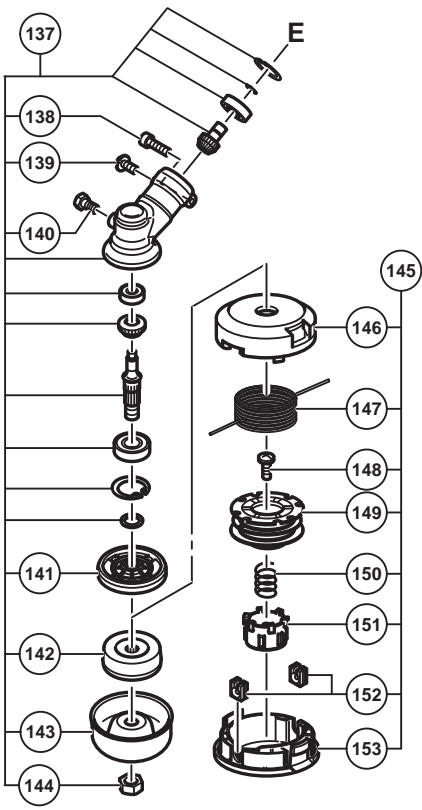

PARTS

TCG 27ECP

ITEM NO.	CODE NO.	DESCRIPTION	NO. USED	REMARKS
1	6600544	CYLINDER COVER	1	
2	6600918	SEAL LOCK HEX. SOCKET HD. BOLT M4	5	
3		IDENTIFICATION LABEL	1	
4	6600518	SEAL LOCK HEX. SOCKET HD. BOLT M6 X 16	2	
5	6600908	MUFFLER	1	
6	6600517	HEAT PROTECTION PANEL	1	
7	6601339	HEX. SOCKET HD. BOLT (W/SP.WASHER) M5 X 22	7	
8	6600903	CYLINDER N27	1	
9	6600542	IGNITION PLUG (TORCH L7RTC)	1	
10	6600524	INTAKE PACKING	1	
11	6600525	CARBURETOR INSULATOR	1	
12	6600910	SPRING WASHER D6	2	
13	6601358	SEAL LOCK HEX. SOCKET HD. BOLT M6 X 27	2	
14	6698405	CARBURETOR PACKING	1	
15	6691337	SWIVEL CAP	1	
16	6600526	CARBURETOR ASS'Y WYC-43	1	INCLUD.17-31
17	6684698	THROTTLE SET SCREW	2	
18	6696830	SWIVEL	1	
19	6684696	STOP RING	1	
21	6684695	O-RING	1	
22		MAIN JET	1	
23	6691234	CIRCUIT PLATE	1	
24	6696828	PUMP BODY COMP.	1	
25	6685220	DIAPHRAGM PACKING-METERING	1	
26	6684692	PUMP GASKET	1	
27	6684693	PUMP DIAPHRAGM	1	
28	6691242	PUMP PLATE	1	
29	6684690	METERING DIAPHRAGM	1	
30	6685222	DIAPHRAGM COVER-METERING	1	
31	6691312	SET SCREW	4	
32	6601329	FUEL PIPE (PINK)	1	
33	6601340	COLLAR M5	1	
34	6601341	CHOKE VALVE	1	
35	334242	WAVE WASHER 8	1	
36	6685407	BOLT WASHER D5	3	
37	6694914	SCREW M5 X 55	2	
38	6600532	SPECIAL SCREW M5	1	
39	6600911	AIR CLEANER BASE ASS'Y	1	INCLUD.33,34,40
40	6685139	PRIMING PUMP COMP.	1	
41	6600529	AIR CLEANER ELEMENT	1	
42	6600530	AIR CLEANER COVER	1	
43	6600541	MUFFLER TANK PARTITION	1	
44	6698700	GLASS WASHER	2	
45	6600510	CYLINDER PACKING	1	
46	6601353	PISTON RING	2	
47	6600905	PISTON (M)	1	
48	6684590	CIR CLIP	2	
49	6601343	WOODRUFF KEY 3 X 13 X 4.5	1	
50	6601344	PISTON PIN	1	
51	6600909	SHIM	1