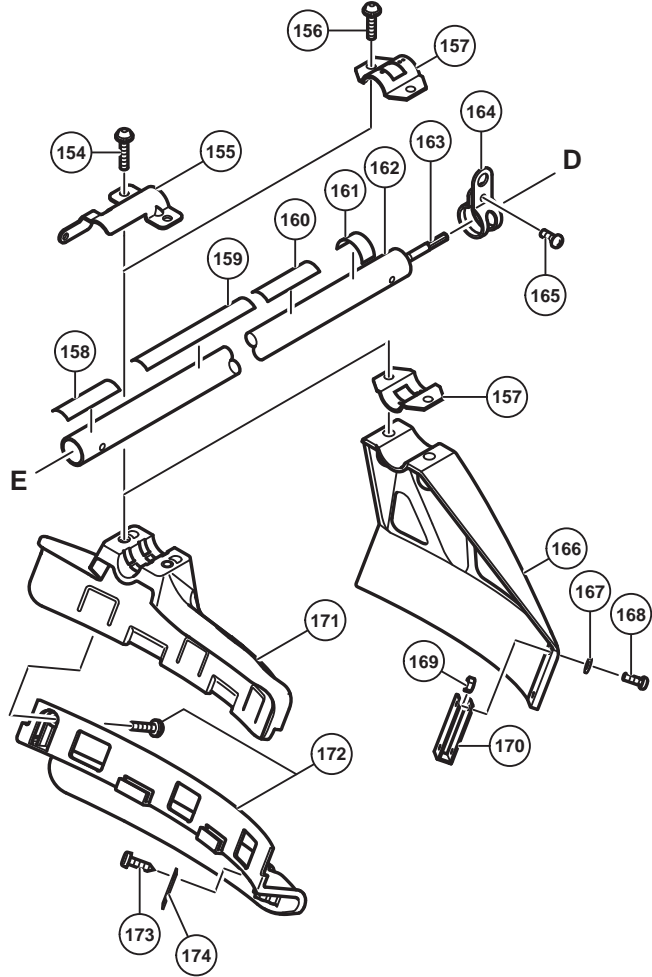

PARTS

TCG 27ECP

ITEM NO.	CODE NO.	DESCRIPTION	NO. USED	REMARKS
1	6600544	CYLINDER COVER	1	
2	6600918	SEAL LOCK HEX. SOCKET HD. BOLT M4	5	
3		IDENTIFICATION LABEL	1	
4	6600518	SEAL LOCK HEX. SOCKET HD. BOLT M6 X 16	2	
5	6600908	MUFFLER	1	
6	6600517	HEAT PROTECTION PANEL	1	
7	6601339	HEX. SOCKET HD. BOLT (W/SP.WASHER) M5 X 22	7	
8	6600903	CYLINDER N27	1	
9	6600542	IGNITION PLUG (TORCH L7RTC)	1	
10	6600524	INTAKE PACKING	1	
11	6600525	CARBURETOR INSULATOR	1	
12	6600910	SPRING WASHER D6	2	
13	6601358	SEAL LOCK HEX. SOCKET HD. BOLT M6 X 27	2	
14	6698405	CARBURETOR PACKING	1	
15	6691337	SWIVEL CAP	1	
16	6600526	CARBURETOR ASS'Y WYC-43	1	INCLUD.17-31
17	6684698	THROTTLE SET SCREW	2	
18	6696830	SWIVEL	1	
19	6684696	STOP RING	1	
21	6684695	O-RING	1	
22		MAIN JET	1	
23	6691234	CIRCUIT PLATE	1	
24	6696828	PUMP BODY COMP.	1	
25	6685220	DIAPHRAGM PACKING-METERING	1	
26	6684692	PUMP GASKET	1	
27	6684693	PUMP DIAPHRAGM	1	
28	6691242	PUMP PLATE	1	
29	6684690	METERING DIAPHRAGM	1	
30	6685222	DIAPHRAGM COVER-METERING	1	
31	6691312	SET SCREW	4	
32	6601329	FUEL PIPE (PINK)	1	
33	6601340	COLLAR M5	1	
34	6601341	CHOKE VALVE	1	
35	334242	WAVE WASHER 8	1	
36	6685407	BOLT WASHER D5	3	
37	6694914	SCREW M5 X 55	2	
38	6600532	SPECIAL SCREW M5	1	
39	6600911	AIR CLEANER BASE ASS'Y	1	INCLUD.33,34,40
40	6685139	PRIMING PUMP COMP.	1	
41	6600529	AIR CLEANER ELEMENT	1	
42	6600530	AIR CLEANER COVER	1	
43	6600541	MUFFLER TANK PARTITION	1	
44	6698700	GLASS WASHER	2	
45	6600510	CYLINDER PACKING	1	
46	6601353	PISTON RING	2	
47	6600905	PISTON (M)	1	
48	6684590	CIR CLIP	2	
49	6601343	WOODRUFF KEY 3 X 13 X 4.5	1	
50	6601344	PISTON PIN	1	
51	6600909	SHIM	1