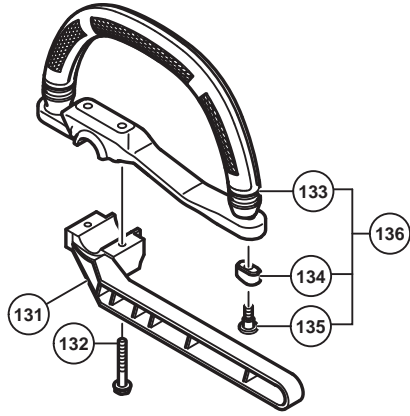

PARTS

TCG 27ECP

ITEM NO.	CODE NO.	DESCRIPTION	NO. USED	REMARKS
1	6600544	CYLINDER COVER	1	
2	6600918	SEAL LOCK HEX. SOCKET HD. BOLT M4	5	
3		IDENTIFICATION LABEL	1	
4	6600518	SEAL LOCK HEX. SOCKET HD. BOLT M6 X 16	2	
5	6600908	MUFFLER	1	
6	6600517	HEAT PROTECTION PANEL	1	
7	6601339	HEX. SOCKET HD. BOLT (W/SP.WASHER) M5 X 22	7	
8	6600903	CYLINDER N27	1	
9	6600542	IGNITION PLUG (TORCH L7RTC)	1	
10	6600524	INTAKE PACKING	1	
11	6600525	CARBURETOR INSULATOR	1	
12	6600910	SPRING WASHER D6	2	
13	6601358	SEAL LOCK HEX. SOCKET HD. BOLT M6 X 27	2	
14	6698405	CARBURETOR PACKING	1	
15	6691337	SWIVEL CAP	1	
16	6600526	CARBURETOR ASS'Y WYC-43	1	INCLUD.17-31
17	6684698	THROTTLE SET SCREW	2	
18	6696830	SWIVEL	1	
19	6684696	STOP RING	1	
21	6684695	O-RING	1	
22		MAIN JET	1	
23	6691234	CIRCUIT PLATE	1	
24	6696828	PUMP BODY COMP.	1	
25	6685220	DIAPHRAGM PACKING-METERING	1	
26	6684692	PUMP GASKET	1	
27	6684693	PUMP DIAPHRAGM	1	
28	6691242	PUMP PLATE	1	
29	6684690	METERING DIAPHRAGM	1	
30	6685222	DIAPHRAGM COVER-METERING	1	
31	6691312	SET SCREW	4	
32	6601329	FUEL PIPE (PINK)	1	
33	6601340	COLLAR M5	1	
34	6601341	CHOKE VALVE	1	
35	334242	WAVE WASHER 8	1	
36	6685407	BOLT WASHER D5	3	
37	6694914	SCREW M5 X 55	2	
38	6600532	SPECIAL SCREW M5	1	
39	6600911	AIR CLEANER BASE ASS'Y	1	INCLUD.33,34,40
40	6685139	PRIMING PUMP COMP.	1	
41	6600529	AIR CLEANER ELEMENT	1	
42	6600530	AIR CLEANER COVER	1	
43	6600541	MUFFLER TANK PARTITION	1	
44	6698700	GLASS WASHER	2	
45	6600510	CYLINDER PACKING	1	
46	6601353	PISTON RING	2	
47	6600905	PISTON (M)	1	
48	6684590	CIR CLIP	2	
49	6601343	WOODRUFF KEY 3 X 13 X 4.5	1	
50	6601344	PISTON PIN	1	
51	6600909	SHIM	1