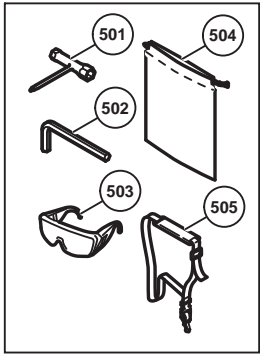

PARTS

TCG 27ECP

ITEM NO.	CODE NO.	DESCRIPTION	NO. USED	REMARKS
1	6600544	CYLINDER COVER	1	
2	6600918	SEAL LOCK HEX. SOCKET HD. BOLT M4	5	
3		IDENTIFICATION LABEL	1	
4	6600518	SEAL LOCK HEX. SOCKET HD. BOLT M6 X 16	2	
5	6600908	MUFFLER	1	
6	6600517	HEAT PROTECTION PANEL	1	
7	6601339	HEX. SOCKET HD. BOLT (W/SP.WASHER) M5 X 22	7	
8	6600903	CYLINDER N27	1	
9	6600542	IGNITION PLUG (TORCH L7RTC)	1	
10	6600524	INTAKE PACKING	1	
11	6600525	CARBURETOR INSULATOR	1	
12	6600910	SPRING WASHER D6	2	
13	6601358	SEAL LOCK HEX. SOCKET HD. BOLT M6 X 27	2	
14	6698405	CARBURETOR PACKING	1	
15	6691337	SWIVEL CAP	1	
16	6600526	CARBURETOR ASS'Y WYC-43	1	INCLUD.17-31
17	6684698	THROTTLE SET SCREW	2	
18	6696830	SWIVEL	1	
19	6684696	STOP RING	1	
21	6684695	O-RING	1	
22		MAIN JET	1	
23	6691234	CIRCUIT PLATE	1	
24	6696828	PUMP BODY COMP.	1	
25	6685220	DIAPHRAGM PACKING-METERING	1	
26	6684692	PUMP GASKET	1	
27	6684693	PUMP DIAPHRAGM	1	
28	6691242	PUMP PLATE	1	
29	6684690	METERING DIAPHRAGM	1	
30	6685222	DIAPHRAGM COVER-METERING	1	
31	6691312	SET SCREW	4	
32	6601329	FUEL PIPE (PINK)	1	
33	6601340	COLLAR M5	1	
34	6601341	CHOKE VALVE	1	
35	334242	WAVE WASHER 8	1	
36	6685407	BOLT WASHER D5	3	
37	6694914	SCREW M5 X 55	2	
38	6600532	SPECIAL SCREW M5	1	
39	6600911	AIR CLEANER BASE ASS'Y	1	INCLUD.33,34,40
40	6685139	PRIMING PUMP COMP.	1	
41	6600529	AIR CLEANER ELEMENT	1	
42	6600530	AIR CLEANER COVER	1	
43	6600541	MUFFLER TANK PARTITION	1	
44	6698700	GLASS WASHER	2	
45	6600510	CYLINDER PACKING	1	
46	6601353	PISTON RING	2	
47	6600905	PISTON (M)	1	
48	6684590	CIR CLIP	2	
49	6601343	WOODRUFF KEY 3 X 13 X 4.5	1	
50	6601344	PISTON PIN	1	
51	6600909	SHIM	1