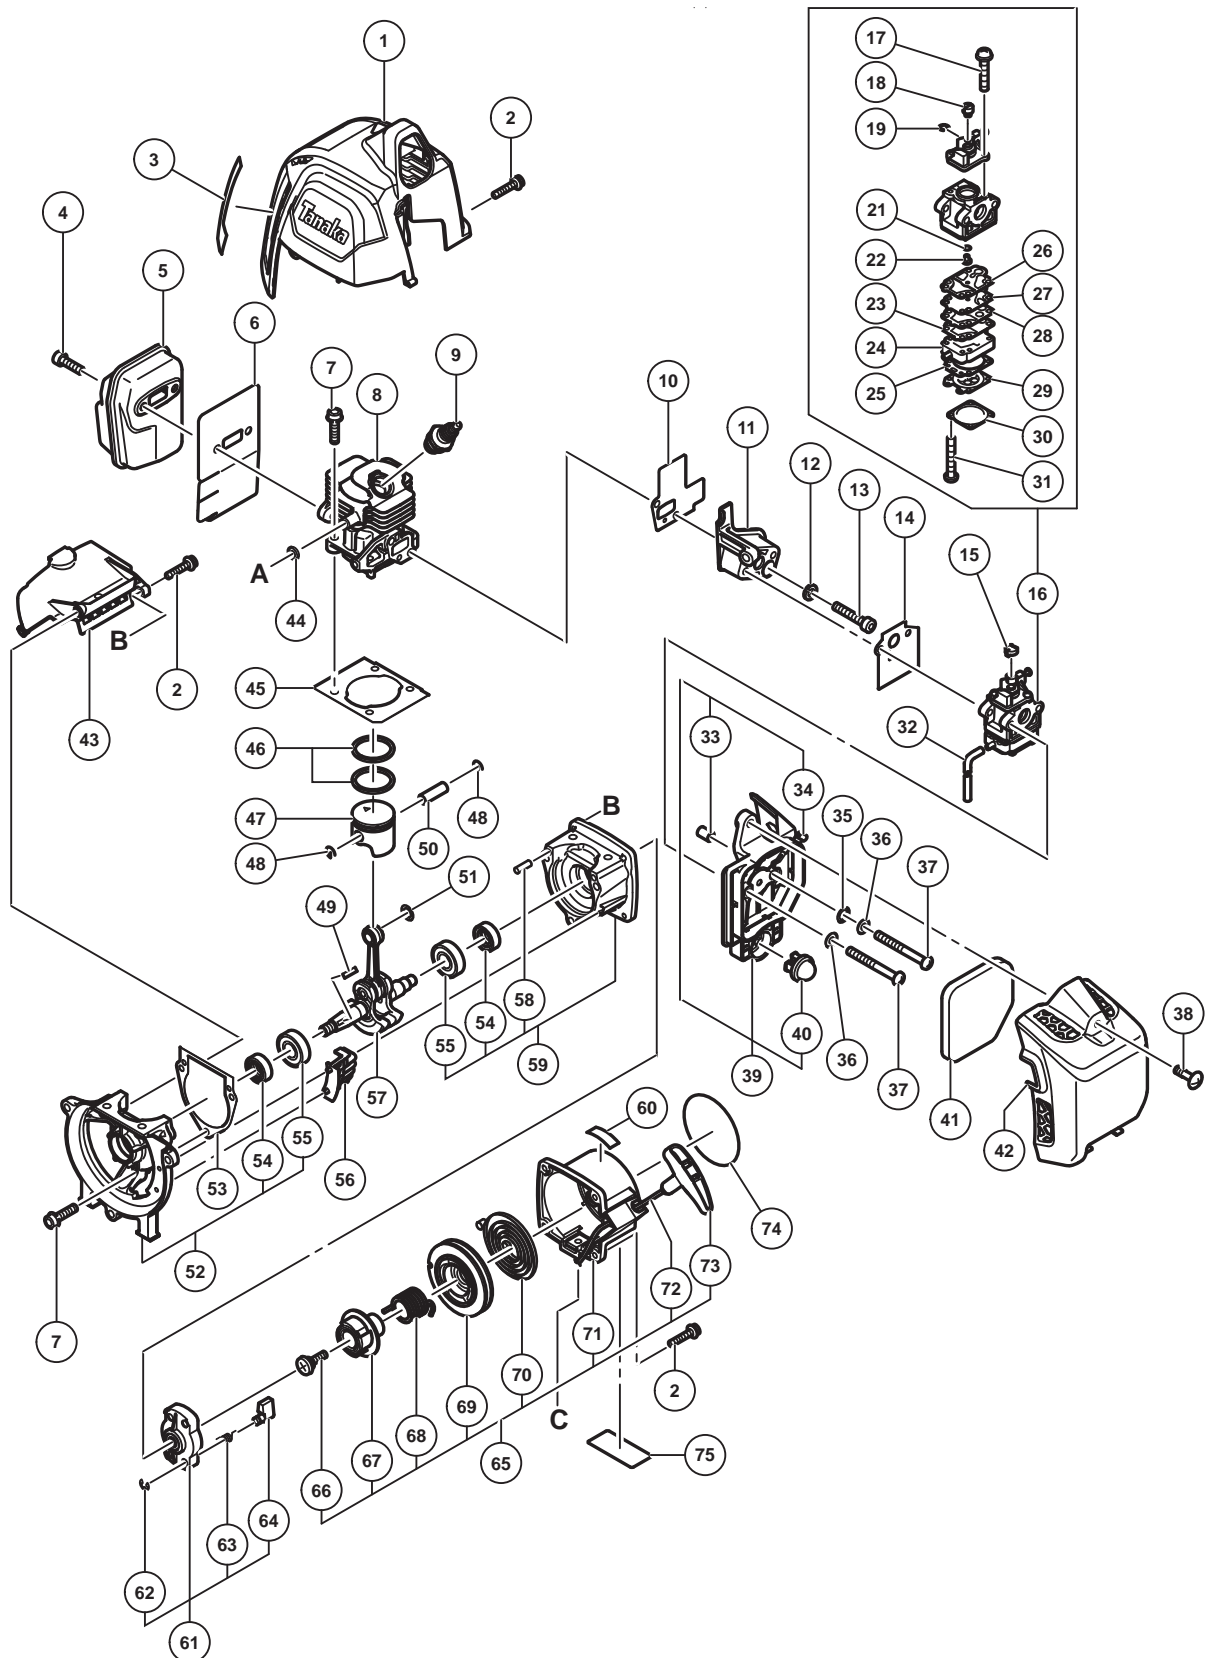

ENGINE TOOL PARTS LIST

■ GRASS TRIMMER / BRUSH CUTTER 2016-4-29
Model TCG 27ECP (TANAKA BRAND) (E1)