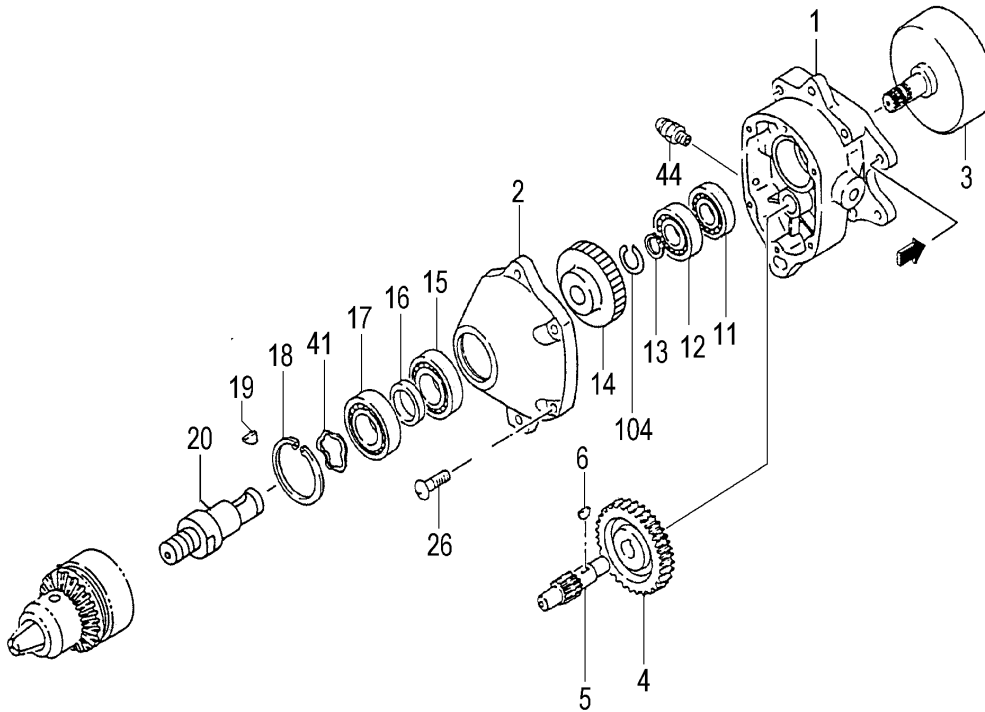

S53-07 GEAR CASE

REF. NUMBER	PARTS NUMBER	DESCRIPTION	Q'TY	SERIAL NUMBER
S53-07 GEAR CASE				
001	6685578	GEAR CASE A COMP.	1	
002	6685593	GEAR CASE B COMP.	1	
003	6688198	CLUTCH HOUSING COMP.	1	
004	6685655	GEAR 2	1	
005	6685703	GEAR 3	1	
006	6686454	WOOD-RUFF KEY 3X10X3.7	1	
011	6695532	BALL BEARING #6001Z, 28MM/OD	1	
012	6695535	BALL BEARING 6001 C3	1	
013	6695282	STOP RING C 11, OUTER	1	
014	6685786	GEAR 4	1	
015	6695587	BALL BEARING #7202B, 35MM/OD	1	
016	6686065	WASHAER C 5.0	1	
017	6695559	BALL BEARING #6202Z, 35MM/OD	1	
018	6695296	STOP RING C-35, INNER	1	
019	6686455	WOOD-RUFF KEY 3X13X5	1	
020	6685824	DRIVE SHAFT	1	
026	6695339	SCREW 5X18/S	4	
041	6695206	WAVE WASHER B.B 35	1	
044	6688643	GREASE NIPPLE COMP.	1	
104	6695283	STOP RING C-13, OUTER	1