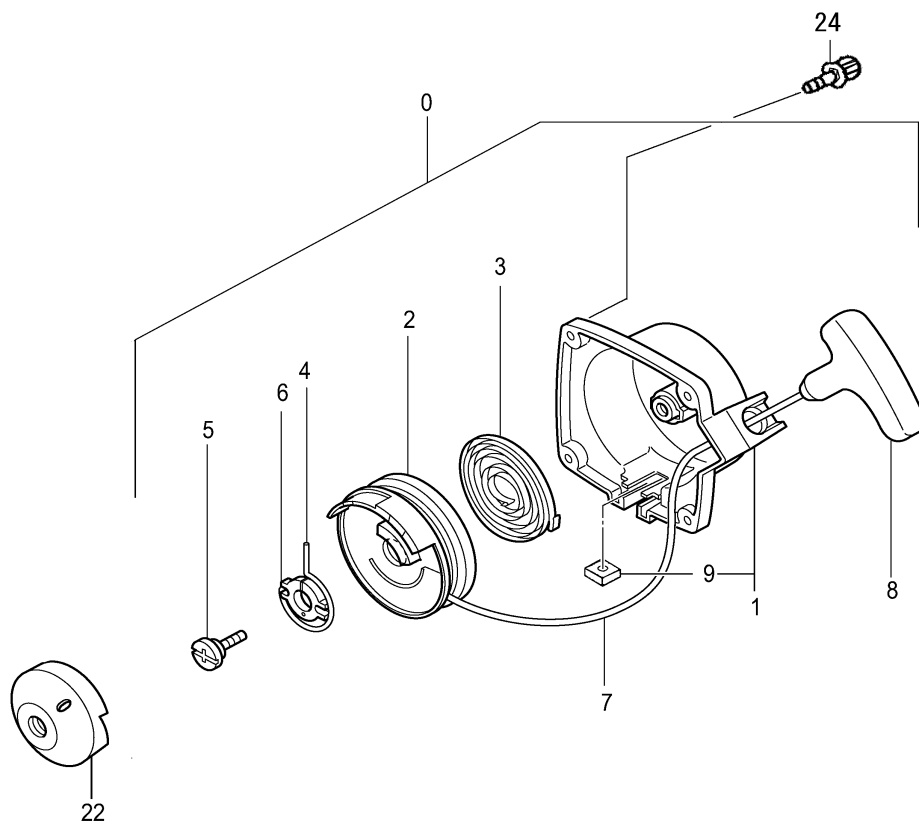

S53-05 RECOIL STARTER

REF. NUMBER	PARTS NUMBER	DESCRIPTION	Q'TY	SERIAL NUMBER
S53-05 RECOIL STARTER				
000	6684938	RECOIL STARTER BODY ASS'Y	1	
001	6693024	RECOIL STARTER BODY	1	
002	6684941	STARTER ROPE REEL	1	
003	6684942	RECOIL SPRING	1	
004	6684940	SWING ARM	1	
005	6684679	SET SCREW	1	
006	6684939	PULLEY STAY	1	
007	6684943	ROPE 3.0X800	1	
008	6684680	STARTER HANDLE	1	
022	6684937	STARTER PULLEY	1	
024	6695508	HEX. HOLE BOLT 4X18WS	4