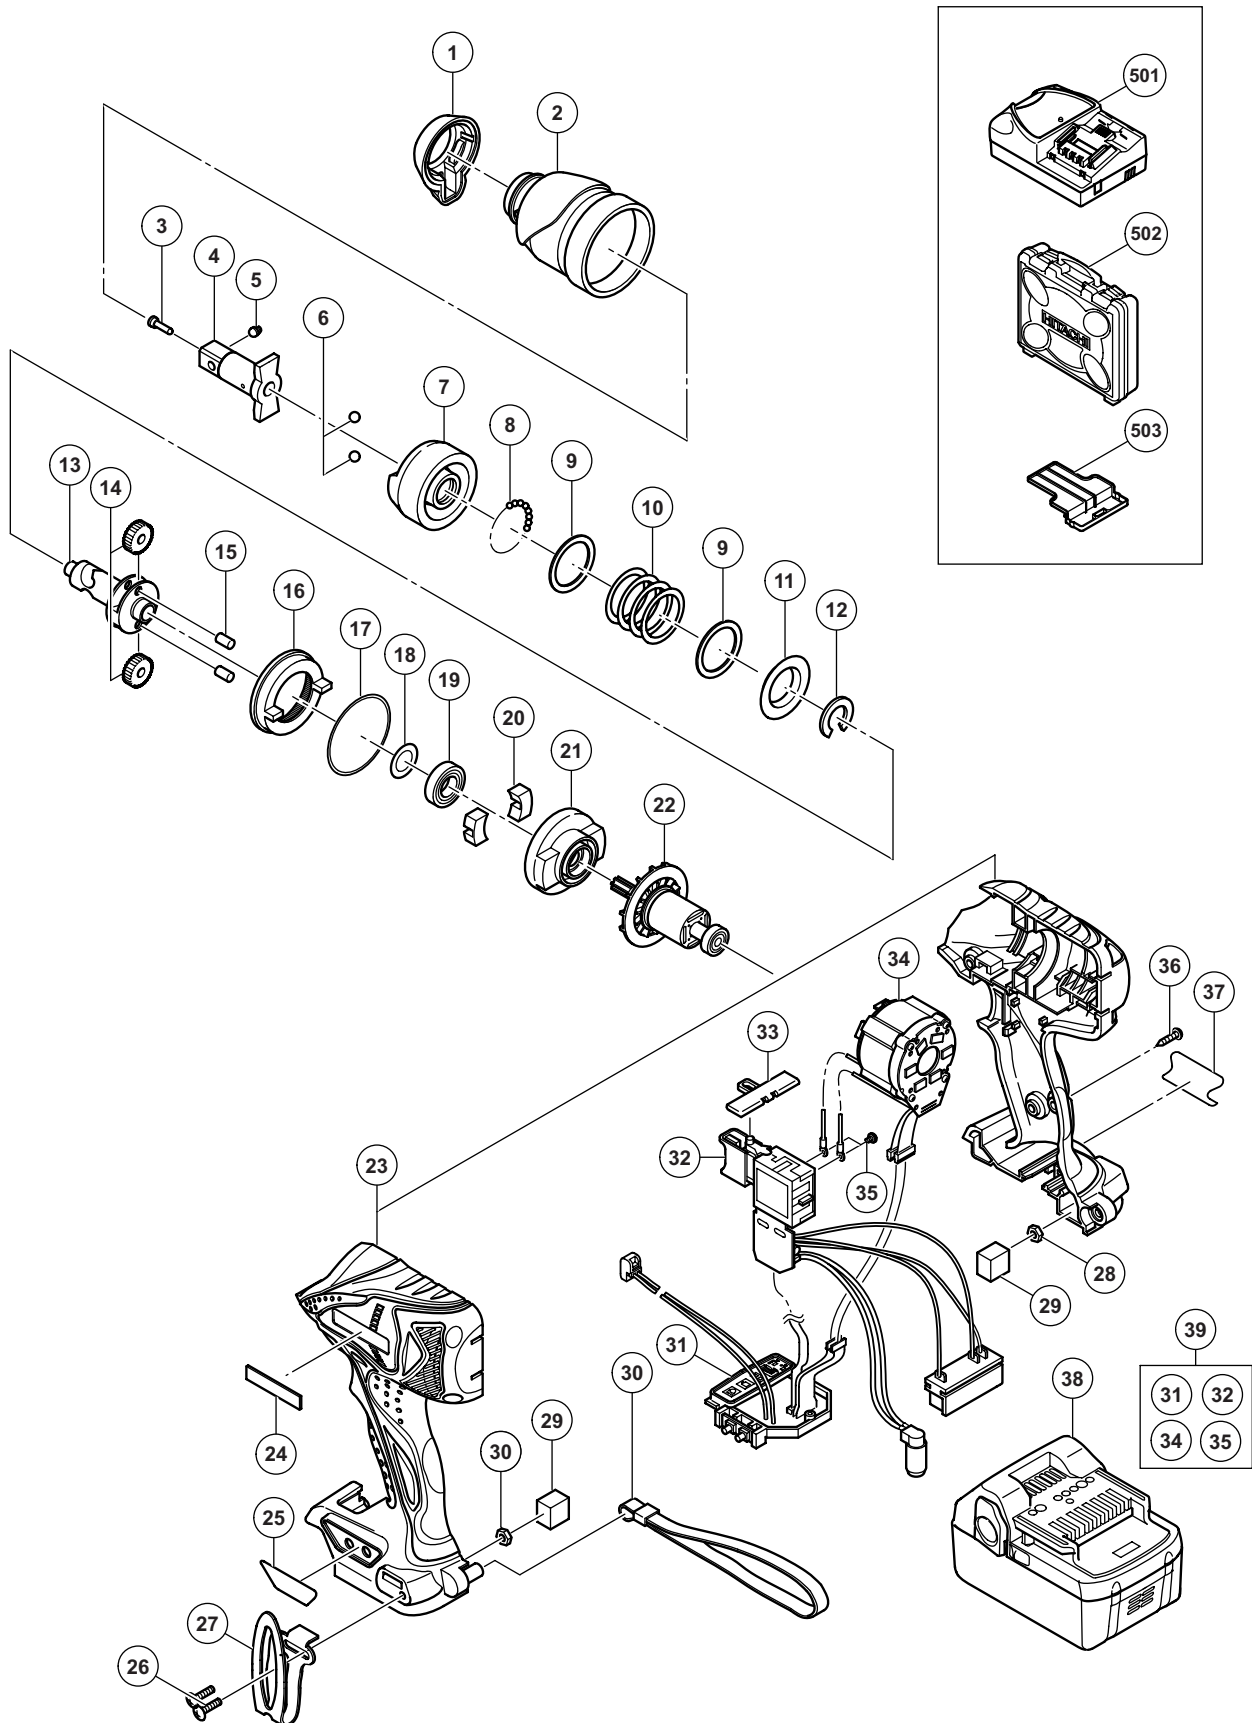

ELECTRIC TOOL PARTS LIST

CORDLESS IMPACT WRENCH Model WR 18DBDL

2010·9·2
(E1)

STANDARD ACCESSORIES

WR 18DBDL

ITEM NO.	CODE NO.	DESCRIPTION	NO. USED	REMARKS
* 501		CHARGER (MODEL UC 18YRSL)	1	
* 501		CHARGER (MODEL UC 18YML2)	1	
502	330-592	CASE	1	
503	329-897	BATTERY COVER	1	