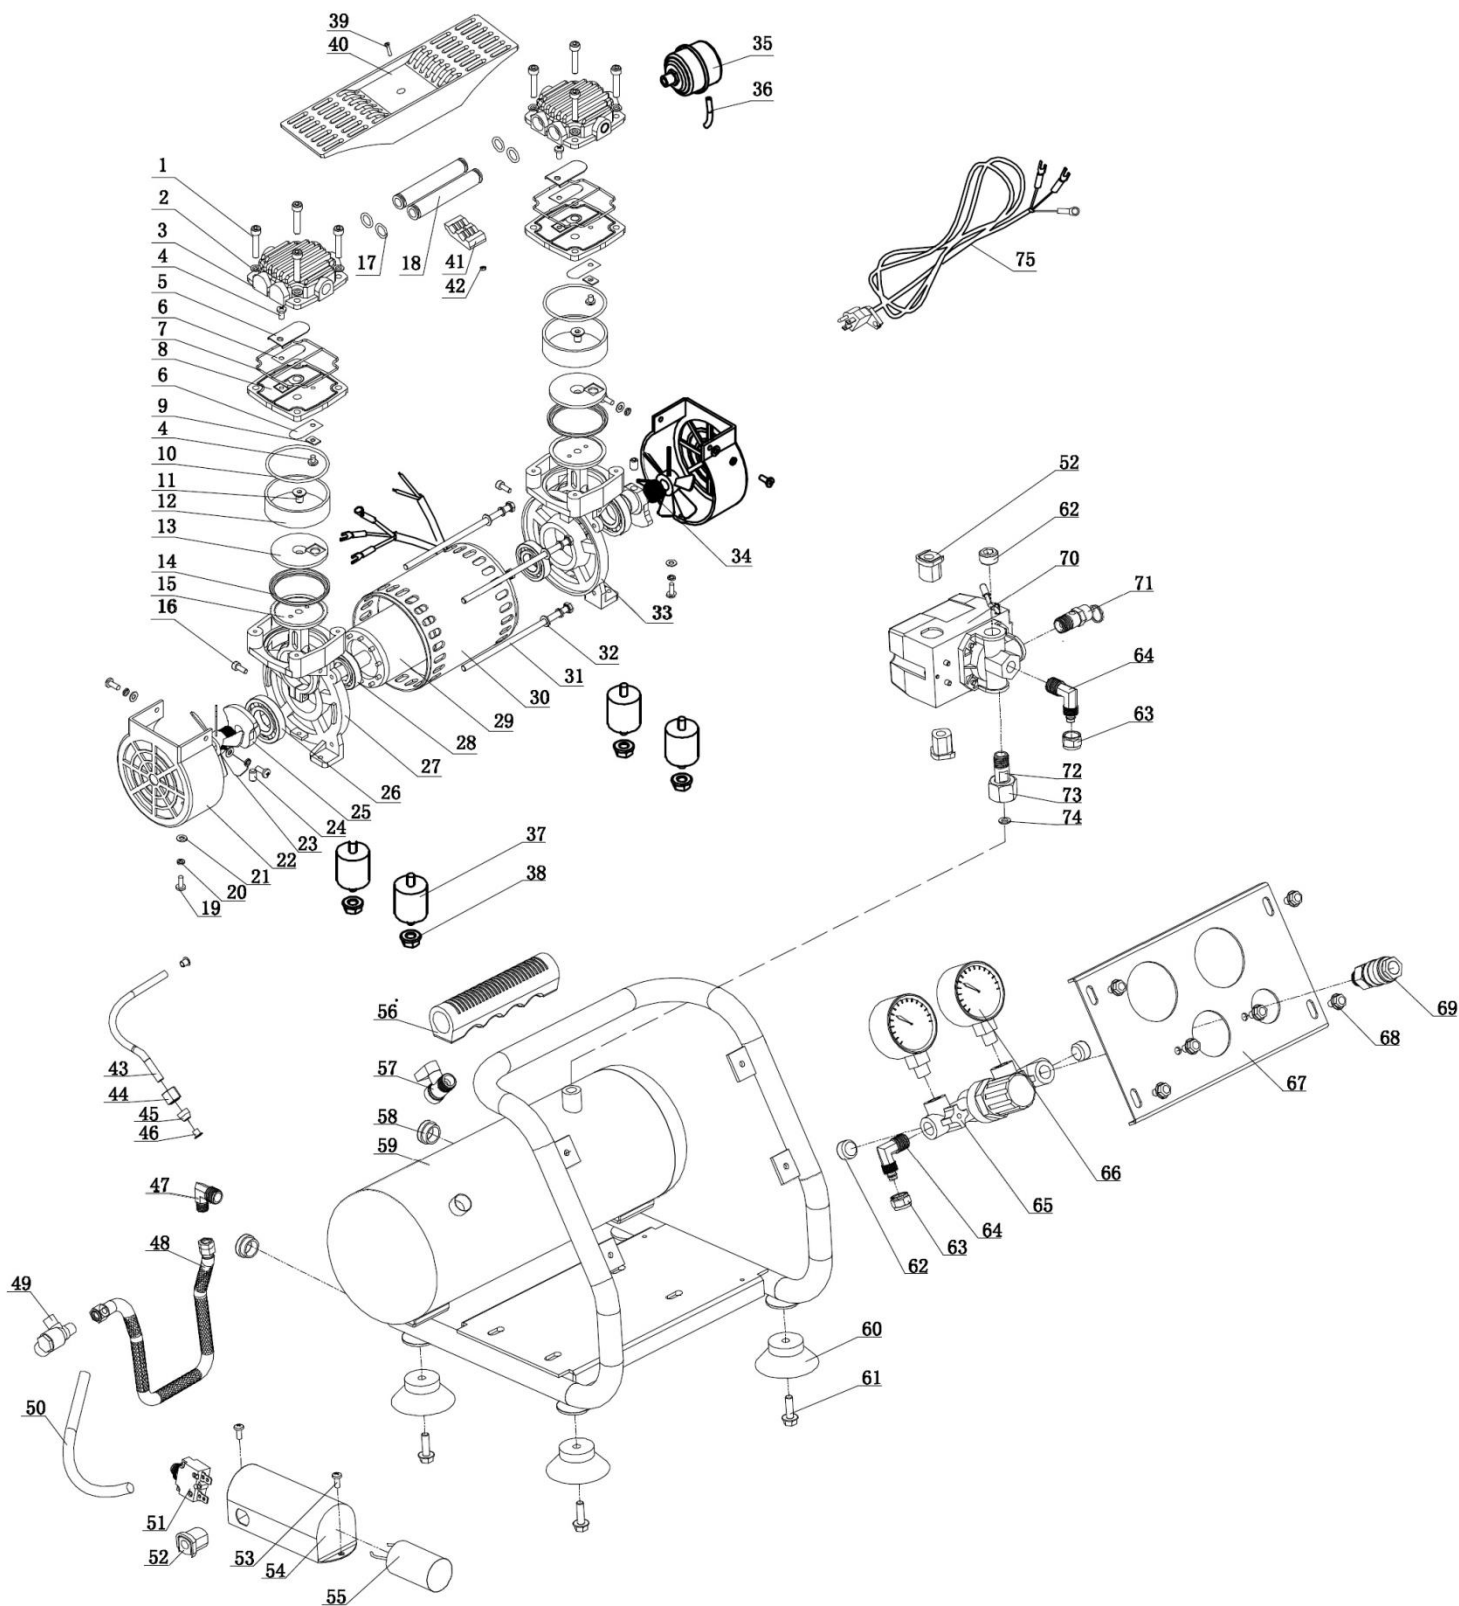

## ELECTRIC TOOL PARTS LIST

■ AIR COMPRESSOR  
Model EC 28M

2017 • 11 • 30  
(E1)

## PARTS

EC28M

ITEM NO.	CODE NO.	DESCRIPTION	NO. USED	REMARKS
01	889233	Head Bolt Screw	8	
02	889234	Head bolt washer	8	
03	889235	Cylinder Head	2	
04	889236	Valve Limiter Screw	4	
05	889237	Valve Limiter	2	
06	889238	Valve	4	
07	889239	Head gasket	2	
08	889240	Valve plate	2	
09	889241	Valve clamp	2	
10	889242	Cylinder to Valve Plate O	2	
11	889243	Piston screw	2	
12	889244	Cylinder	2	
13	889245	Piston Cap	2	
14	889246	Teflon Ring	2	
15	889247	Connecting Rod	2	
16	889248	Connecting Rod Screw	2	
17	889249	O-ring	4	
18	889250	Crossover Tube	2	
19	889251	Fan Guard Screw	6	
20	889252	Ground Symbol	1	
21	889253	Fan 1 (Black)	1	
22	889254	Fan Guard	2	
23	889255	Fan Guard	1	
24	889256	Fan Screw	2	
25	889257	Counter Weight Crank	2	
26	889258	Bearing	2	
27	889259	Left Crankcase	1	
28	889260	Bearing	2	
29	889261	Motor Rotor	1	
30	889262	Motor Stator	1	
31	889263	Through Bolt	4	
32	889264	Flat washer	4	
33	889265	Right Crankcase	1	
34	889266	Spring	2	
35	889267	Air Filter	1	
36	889268	Filter Pipe	1	
37	889269	Isolator	4	
38	889270	Nut	4	
39	889271	Head Cover Screw	1	
40	889272	Head cover	1	
41	889273	Head cover clamp	1	
42	889274	Head cover clamp screw	2	
43	889275	Nylon Unloading Pipe	1	
44	889276	Ferrell Nut	1	
45	889277	Lining	1	
46	889278	Ferrell	2	
47	889279	Elbow	1	
48	889280	Discharge Tube	1	
49	889281	Check Valve	1	
50	889282	Nylon Tube	1	
51	889283	Capacitor Rod	1	
52	889284	Power Cord Isolator	3	
53	889285	Capacitor Cover Screw	2	
54	889286	Capacitor Cover	1	
55	889287	Capacitor	1	
56	889288	Grip	1	
57	889289	Ball Valve	1	
58	889290	Frame Plug	2	
59	889291	Tank	1	
60	889292	Foot	4	