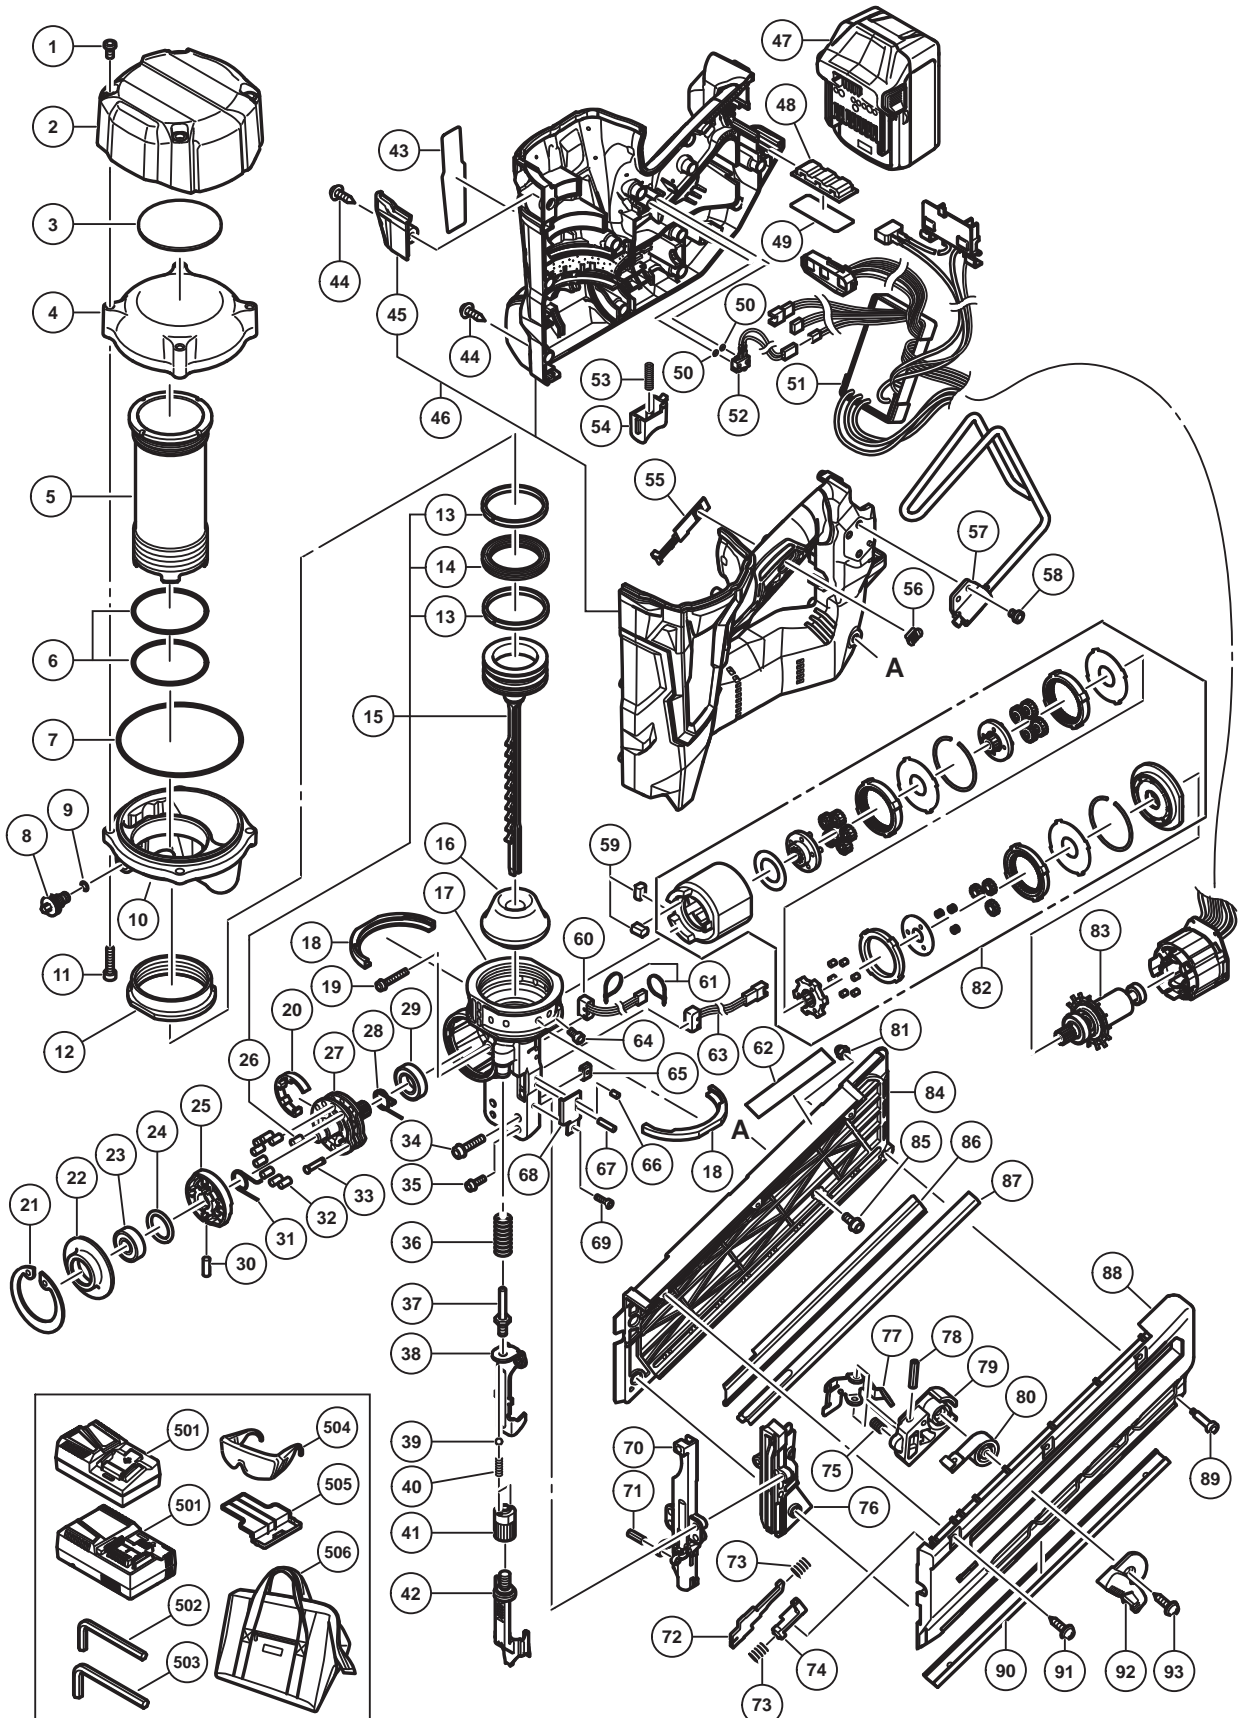

## PNEUMATIC TOOL PARTS LIST

### CORDLESS STRIP NAILER Model NR 1890DC

2017-7-12  
(E1)

**PARTS**

NR 1890DC

ITEM NO.	CODE NO.	DESCRIPTION	NO. USED	REMARKS
1	372298	HEX. SOCKET BOLT M6	4	
2	372296	TOP COVER	1	
3	371012	RUBBER CUSHION (C)	1	
4	372337	CHAMBER COVER	1	
5	372335	CYLINDER	1	
6	372336	O-RING (I.D 55.5)	2	
7	372334	O-RING (I.D 94.5)	1	
8	371039	CHARGE CAP	1	
9	872822	O-RING (S-5)	1	
10	372388	CHAMBER BASE	1	
11	372338	NYLOCK BOLT M6	4	
12	372339	SPECIAL NUT M58	1	
13	372320	SLIDE RING	2	
14	372319	X-RING	1	
15	372318	PISTON ASS'Y	1	INCLUD.13,14,26
16	372317	PISTON BUMPER	1	
17	372387	NOSE	1	
18	372343	RUBBER CUSHION (A)	2	
19	372310	NYLOCK BOLT (W/FLANGE) M4 X 25	1	
20	372330	FELT (P)	1	
21	372332	RETAINING RING D52	1	
22	372331	BEARING HOLDER	1	
23	6000VV	BALL BEARING 6000VVCMP2L	1	
24	372329	O-RING (I.D 20.22)	1	
25	372327	POSITION DETECTOR	1	
26	372326	NEEDLE ROLLER D4.5	1	
27	372321	PIN WHEEL	1	
28	372323	WHEEL SPRING (B)	1	
29	6902VV	BALL BEARING 6902VV	1	
30	372328	NEEDLE ROLLER D3	1	
31	372322	WHEEL SPRING (A)	1	
32	372325	NEEDLE ROLLER D4	8	
33	372324	PIN (A)	1	
34	372355	NYLOCK BOLT (W/FLANGE) M5 X 22	2	
35	372311	NYLOCK BOLT (W/FLANGE) M4 X 14	2	
36	372307	PUSHING LEVER SPRING (B)	1	
37	372316	SPECIAL BOLT M6	1	
38	372305	PUSHING LEVER (B)	1	
39	959148	STEEL BALL D3.175 (10 PCS.)	2	
40	372315	ADJUSTER SPRING	2	
41	372314	ADJUSTER	1	
42	372308	PUSHING LEVER (A)	1	
43		NAME PLATE	1	
44	301653	TAPPING SCREW (W/FLANGE) D4 X 20 (BLACK)	14	
45	372297	HOUSING (C)	1	
46	372295	HOUSING SET	1	INCLUD.45
* 47	338890	BATTERY BSL 1860 (USA,CAN)	1	INCLUD.505
* 47	339782	BATTERY BSL 1830C (USA,CAN)	1	INCLUD.505
48	332668	RUBBER CUSHION	1	
49	372803	PLATE (A)	1	