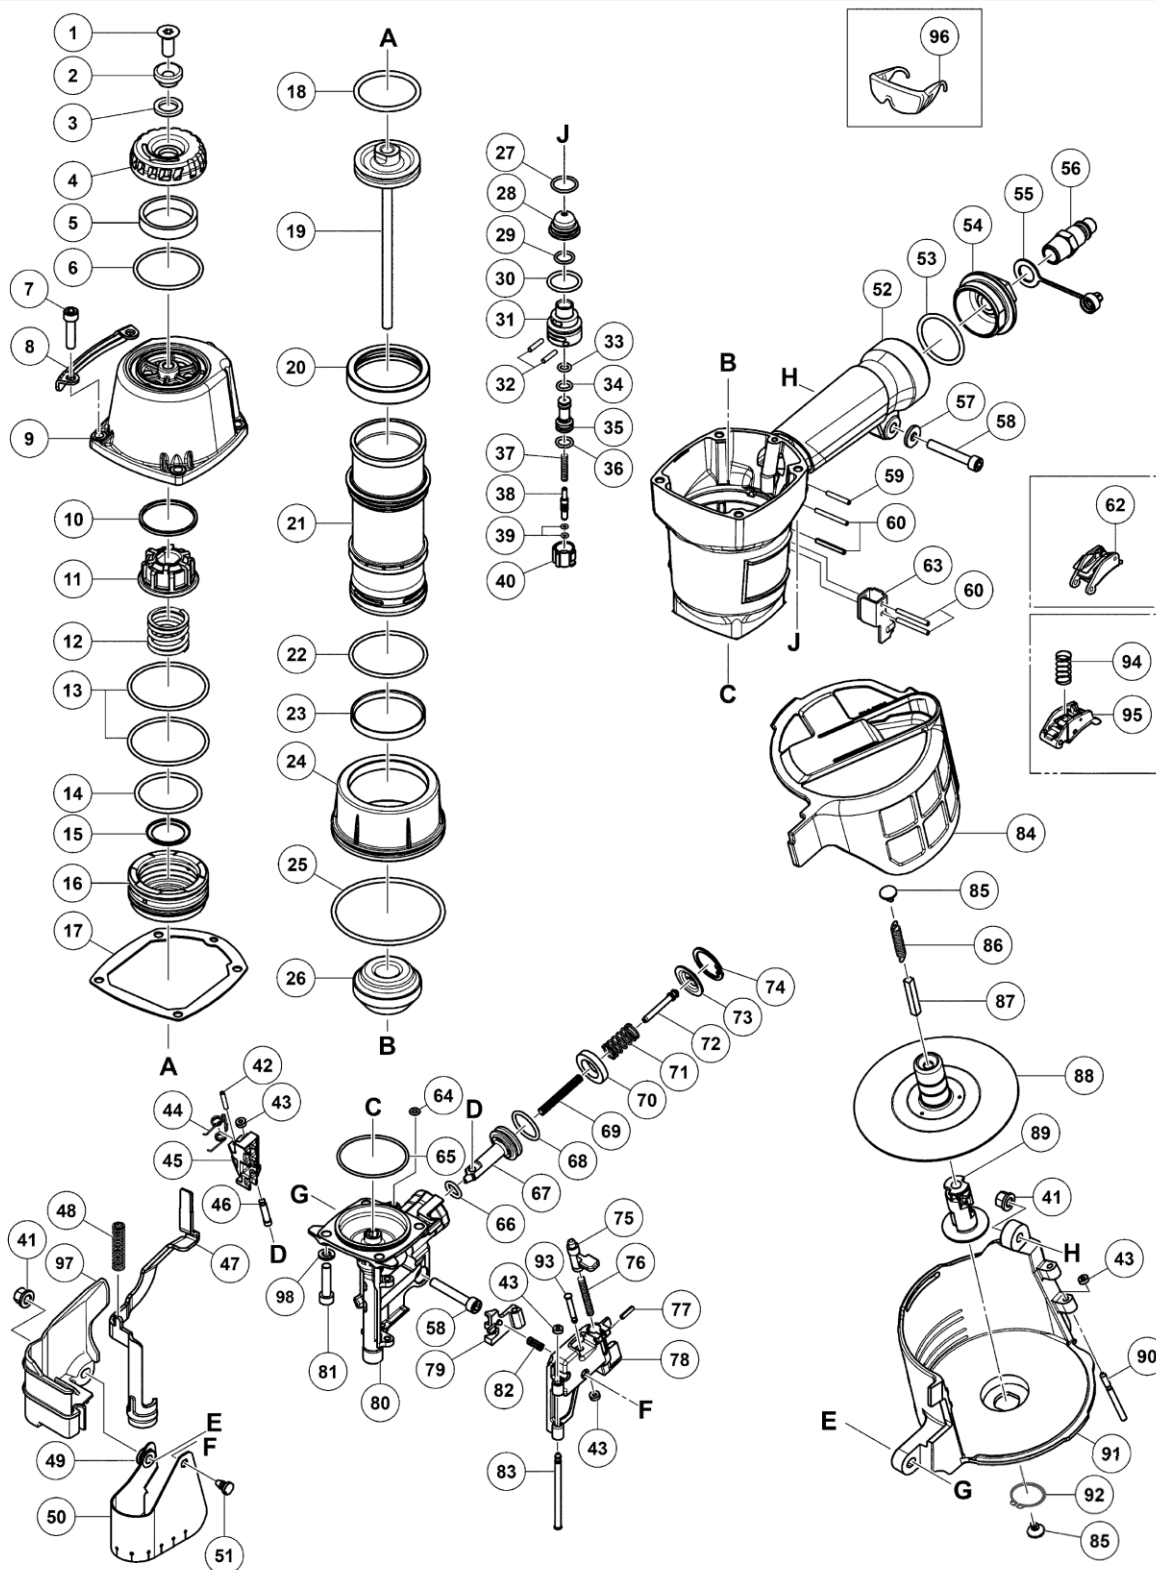

PNEUMATIC TOOL PARTS LIST

■ COIL NAILER
Model NV 65AN

2014 • 12 • 22
(E1a)

PARTS

NV65AN

ITEM NO.	CODE NO.	DESCRIPTION	NO. USED	REMARKS
1	888513	COUNTER SUNK SCREW	1	
2	888514	WASHER	1	
3	888515	RUBBER PAD	1	
4	888516	TOP COVER	1	
5	888517	MUFFLER	1	
6	888518	O - RING	1	
7	888519	HEX.SOC.HD.BOLT	1	
8	888520	BODY GUARD	1	
9	888521	EXHAUST COVER	1	
10	888522	WASHER SEAL	1	
11	888523	EXHAUST VALVE RUBBER	1	
12	888524	HEAD VALVE SPRING	1	
13	888525	O - RING	1	
14	888419	O - RING	1	
15	888526	WASHER	1	
16	888527	HEAD VALVE	1	
17	888528	GASKET	1	
18	888529	PISTON O - RING	1	
19	888530	PISTON	1	
20	888531	COLLAR	1	
21	888532	CYLINDER	1	
22	888533	O - RING	1	
23	888534	CYLINDER RING	1	
24	888535	CYLINDER PLATE	1	
25	888536	O - RING	1	
26	888537	PISTON BUMPER	1	
27	888433	O - RING	1	
28	888444	COVER-PLUNGER	1	
29	888445	O - RING	1	
30	888435	O - RING	1	
31	888434	VALVE BUSH(B)	1	
32	888443	PIN	2	
33	888436	O - RING	1	
34	888446	O - RING	1	
35	888437	VALVE PISTON	1	
36	888438	O - RING	1	
37	888439	SPRING	1	
38	888538	PLUNGE	1	
39	888440	O - RING	2	
40	888442	VALVE BUSH(A)	1	
41	888507	BOLT CAP	2	
42	888505	SPIRAL PIN	2	
43	888475	PU RETAINER	4	
44	888504	FEED SPRING	1	
45	888569	FEEDER	1	
46	888503	PIN	1	
47	888561	PUSH LEVE	1	
48	888562	SPRING	1	
49	888510	WASHER	1	
50	888560	COVER	1	
51	888511	PLU	1	
52	888541	BODY	1	
53	888542	O - RING	1	
54	888543	CAP	1	
55	888544	DUST CAP	1	
56	888545	AIR PLUG	1	
57	888508	FLAT WASHER	1	
58	888458	HEX.SOC.HD.BOLT	2	
59	888539	SPIRAL PIN	1	
60	888447	SPIRAL PIN	4	